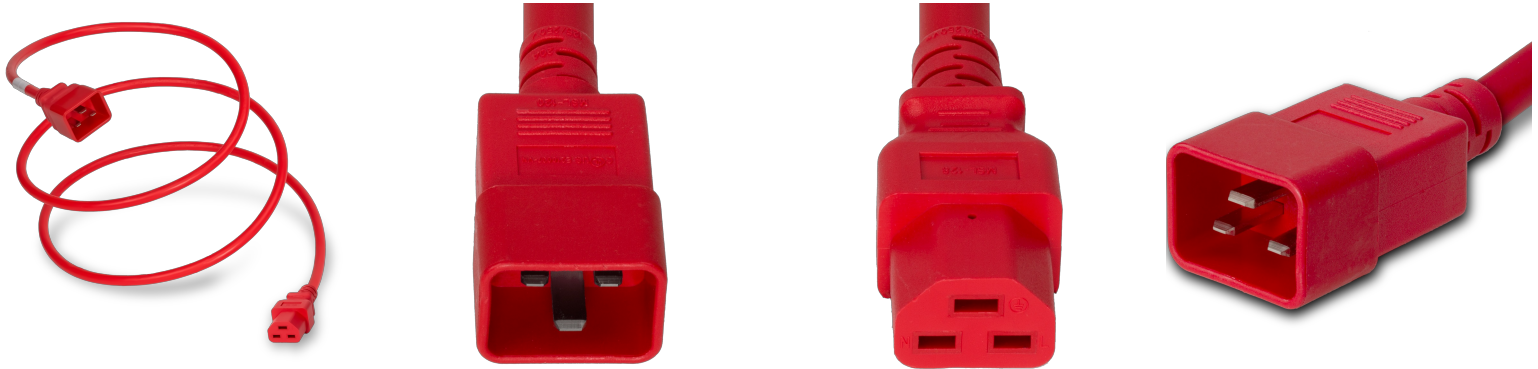

2021-J-048-RED

4FT Red High Temp IEC320 C20 to IEC320 C21 20A 250V

SPECIFICATIONS

Attribute	Value
Product Weight	~0.73 lbs.
Shipping Volume	~39 in ³
Length	4 Feet
Current (Amps)	20 Amps
Voltage (Volts)	250 volts
Connector (Female)	IEC 60320 C21
Plug (Male)	IEC 60320 C20
Cordage	12awg-3c SJT
Approvals	UL
Color	Red
Certifications	RoHS , REACH