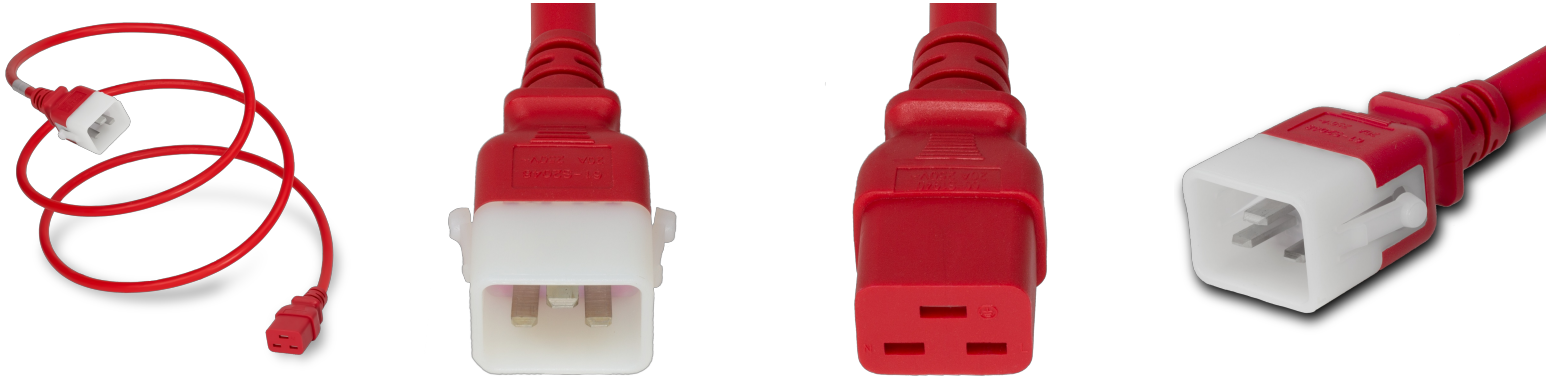

ZOR19-J-120-RED

10FT Red Secure-Lock/P-Lock IEC320 C20 Locking to IEC320 C19 20A 250V

SPECIFICATIONS

Attribute	Value
Product Weight	~1.6 lbs.
Shipping Volume	~102.12 in ³
Length	10 Feet
Current (Amps)	20 Amps
Voltage (Volts)	250 volts
Connector (Female)	IEC 60320 C19
Plug (Male)	IEC 60320 C20 Locking (P-Lock)
Cordage	12awg-3c SJT
Approvals	cUL
Color	Red
Certifications	RoHS, REACH

COUNTRIES OF APPLICATION

COUNTRY	RELEVANT APPROVAL	COUNTRY	RELEVANT APPROVAL
Canada	 cUL		

United States : East

+1 860-763-2100

sales@worldcordsets.com

210 Moody Road, Enfield, CT, 06082