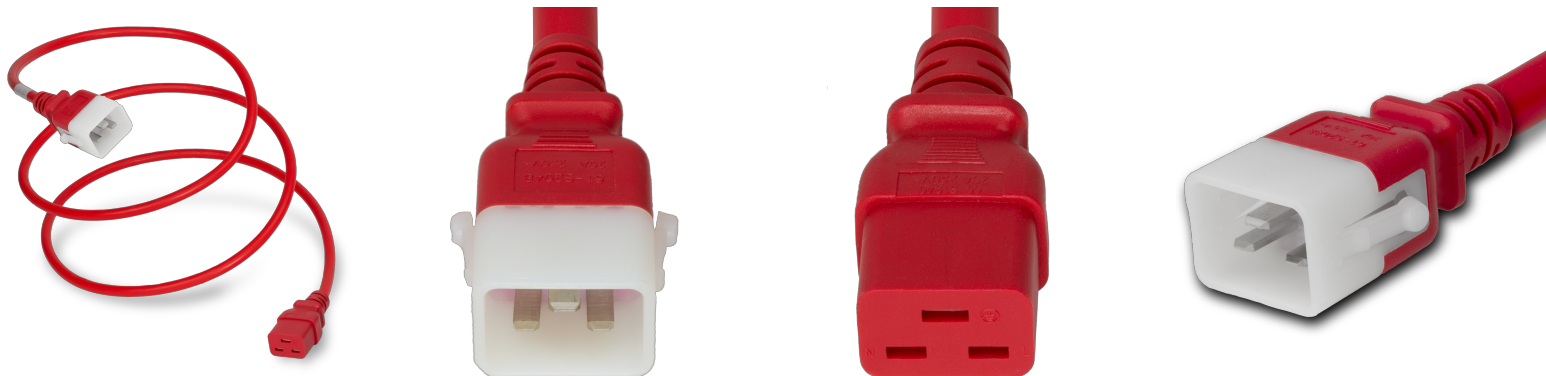

ZOR19-J-120-RED

P-Lock C20 to C19, 12 AWG SJT, 20A/250V, 10FT Red Power Cord

SPECIFICATIONS

Attribute	Value
Product Weight	~1.6 lbs.
Shipping Volume	~102.12 in ³
Length	10 Feet
Current (Amps)	20 Amps
Voltage (Volts)	250 volts
Connector (Female)	IEC 60320 C19
Plug (Male)	IEC 60320 C20 Locking (P-Lock)
Cordage	12awg-3c SJT
Approvals	cUL
Color	Red
Certifications	RoHS, REACH

COUNTRIES OF APPLICATION

COUNTRY	RELEVANT APPROVAL	COUNTRY	RELEVANT APPROVAL
Canada	 cUL		

United States : East

+1 860-763-2100

sales@worldcordsets.com

210 Moody Road, Enfield, CT, 06082