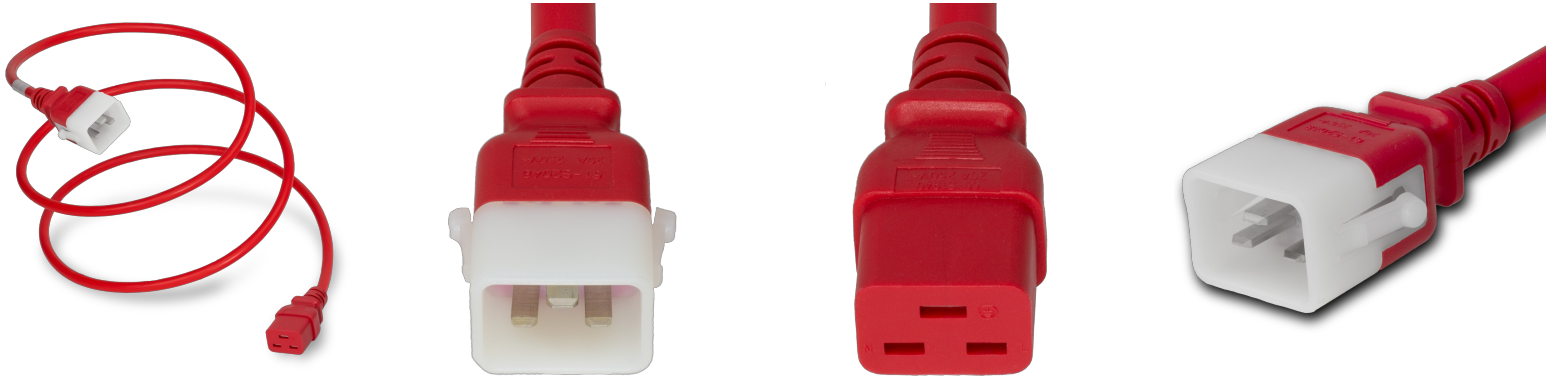

Z0R19-J-018-RED

1.5FT Red Secure-Lock/P-Lock IEC320 C20 Locking to IEC320 C19 20A 250V

SPECIFICATIONS

Attribute	Value
Product Weight	~0.38 lbs.
Shipping Volume	~20.42 in ³
Length	1.5 Feet
Current (Amps)	20 Amps
Voltage (Volts)	250 volts
Connector (Female)	IEC 60320 C19
Plug (Male)	IEC 60320 C20 Locking (P-Lock)
Cordage	12awg-3c SJT
Approvals	cUL
Color	Red
Certifications	RoHS, REACH

COUNTRIES OF APPLICATION

COUNTRY	RELEVANT APPROVAL	COUNTRY	RELEVANT APPROVAL
Canada	 cUL		

United States : East

+1 860-763-2100

sales@worldcordsets.com

210 Moody Road, Enfield, CT, 06082