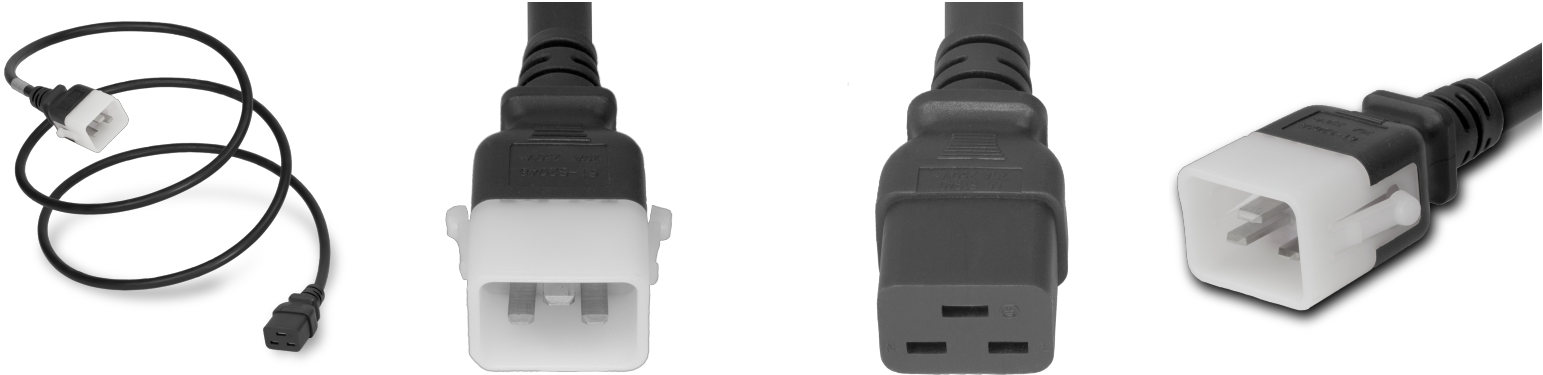

20K19-J-144

P-Lock C20 to C19, 12 AWG SJT, 20A/250V, 12FT Black Power Cord

SPECIFICATIONS

Attribute	Value
Product Weight	~1.99 lbs.
Shipping Volume	~113.47 in ³
Length	12 Feet
Current (Amps)	20 Amps
Voltage (Volts)	250 volts
Connector (Female)	IEC 60320 C19
Plug (Male)	IEC 60320 C20 Locking (P-Lock)
Cordage	12awg-3c SJT
Approvals	cUL
Color	Black
Certifications	RoHS , REACH

COUNTRIES OF APPLICATION

COUNTRY	RELEVANT APPROVAL	COUNTRY	RELEVANT APPROVAL
Canada	 cUL		

United States : East

+1 860-763-2100

sales@worldcordsets.com

210 Moody Road, Enfield, CT, 06082