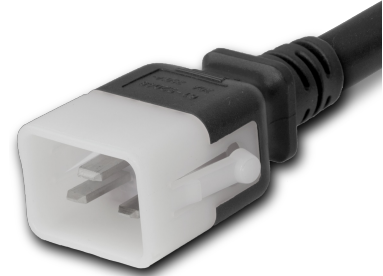

20K19-J-060

5FT Black Secure-Lock/P-Lock IEC320 C20 Locking to IEC320 C19 20A 250V

SPECIFICATIONS

Attribute	Value
Product Weight	~0.88 lbs.
Shipping Volume	~51.06 in ³
Length	5 Feet
Current (Amps)	20 Amps
Voltage (Volts)	250 volts
Connector (Female)	IEC 60320 C19
Plug (Male)	IEC 60320 C20 Locking (P-Lock)
Cordage	12awg-3c SJT
Approvals	cUL
Color	Black
Certifications	RoHS , REACH