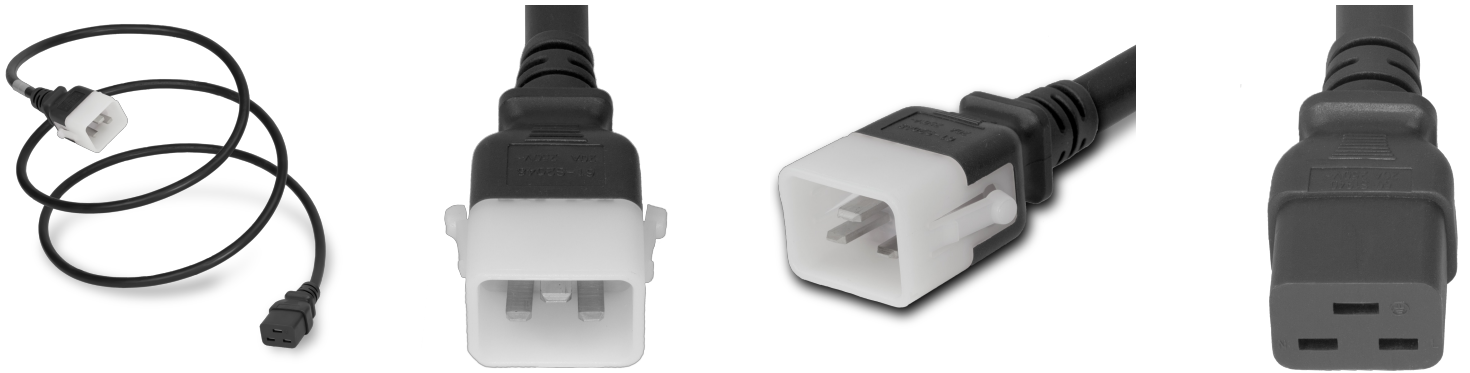

20K19-J-018

1.5FT P-Lock C20 to C19 20A 250V Power Cord - BLACK

SPECIFICATIONS

Attribute	Value
Product Weight	~0.38 lbs.
Shipping Volume	~20.42 in ³
Length	1.5 Feet
Current (Amps)	20 Amps
Voltage (Volts)	250 volts
Connector (Female)	IEC 60320 C19
Plug (Male)	IEC 60320 C20 Locking (P-Lock)
Cordage	12awg-3c SJT
Approvals	cUL
Color	Black
Certifications	RoHS , REACH