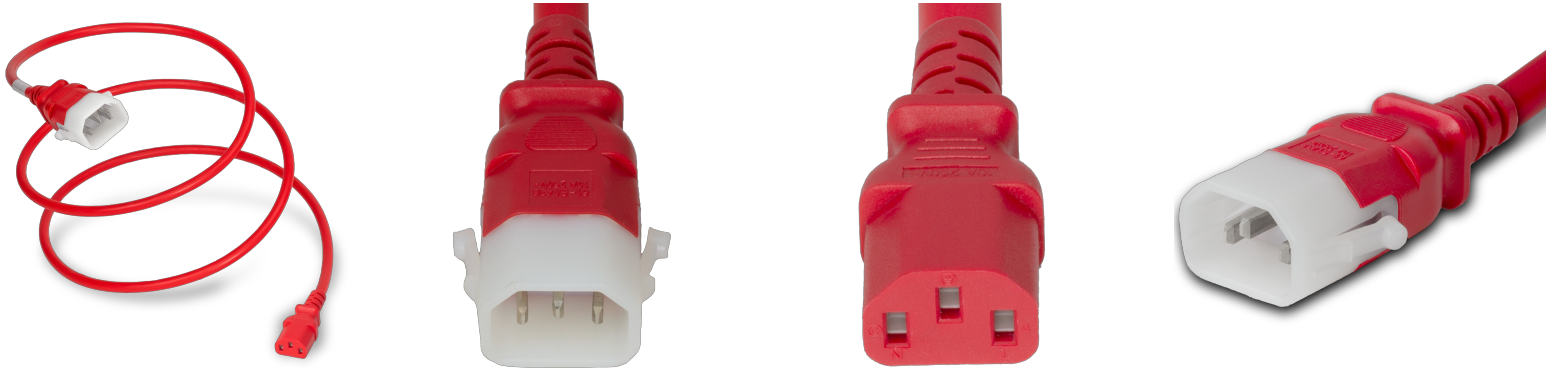

**14R15-P-144-RED**

12FT Red Secure-Lock/P-Lock IEC320 C14 Locking to IEC320 C13 10A 250V

**SPECIFICATIONS**

Attribute	Value
Product Weight	~0.65 lbs.
Shipping Volume	~60 in <sup>3</sup>
Plug (Male)	IEC 60320 C14 Locking (P-Lock)
Connector (Female)	IEC 60320 C13
Length	12 Feet
Color	Red
Cordage	18awg-3c SVT
Current (Amps)	10 Amps
Approvals	UL , cUL
Voltage (Volts)	250 volts

**COUNTRIES OF APPLICATION**

COUNTRY	RELEVANT APPROVAL	COUNTRY	RELEVANT APPROVAL
United States	UL	Mexico	UL
Canada	cUL		

**PRODUCT GRAPHIC**

**United States : East**

+1 860-763-2100

sales@worldcordsets.com