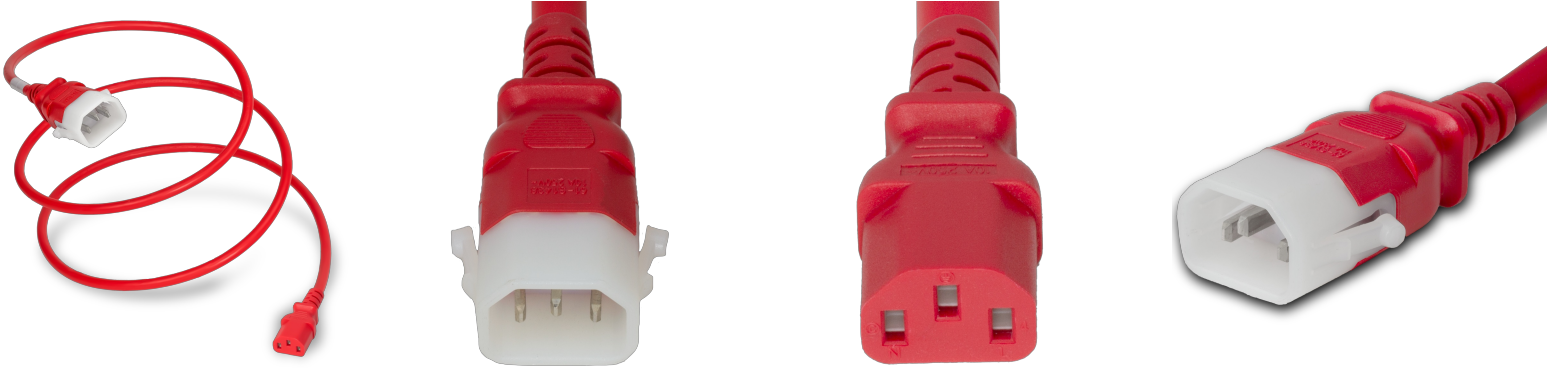

**14R15-F-144-RED**

P-Lock C14 to C13, 18 AWG SVT, 10A/250V, 12FT Red Power Cord

**SPECIFICATIONS**

Attribute	Value
Product Weight	~0.65 lbs.
Shipping Volume	~60 in <sup>3</sup>
Plug (Male)	IEC 60320 C14 Locking (P-Lock)
Connector (Female)	IEC 60320 C13
Length	12 Feet
Color	Red
Cordage	18awg-3c SVT
Current (Amps)	10 Amps
Approvals	UL , cUL
Voltage (Volts)	250 volts

**COUNTRIES OF APPLICATION**

COUNTRY	RELEVANT APPROVAL	COUNTRY	RELEVANT APPROVAL
United States	UL	Mexico	UL
Canada	cUL		

**PRODUCT GRAPHIC**

**United States : East**

+1 860-763-2100

sales@worldcordsets.com