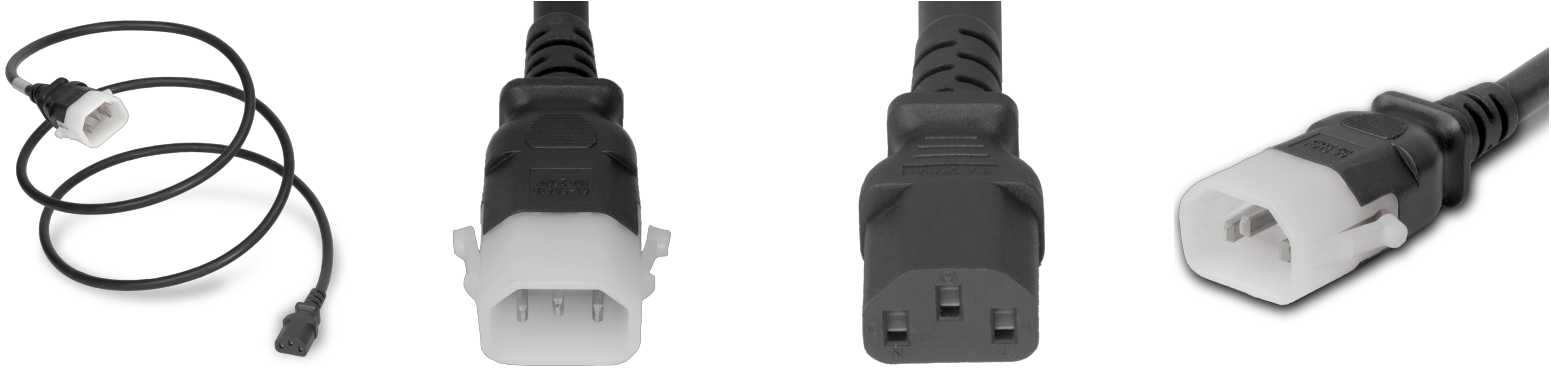

14K15-F-144
 P-Lock C14 to C13, 18 AWG SVT, 10A/250V, 12FT Black Power Cord

SPECIFICATIONS

Attribute	Value
Product Weight	~0.65 lbs.
Shipping Volume	~55 in ³
Plug (Male)	IEC 60320 C14 Locking (P-Lock)
Connector (Female)	IEC 60320 C13
Length	12 Feet
Color	Black
Cordage	18awg-3c SVT
Current (Amps)	10 Amps
Approvals	UL , cUL
Voltage (Volts)	250 volts