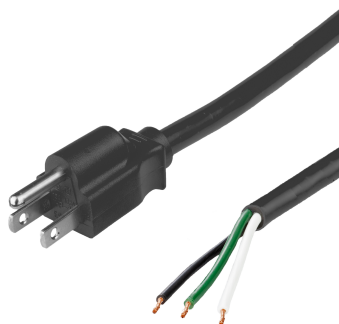

BA00-35120

10FT JAPAN JIS8303 PLUG to OPEN 2in ROJ + 0.25in STRIP
15A 125V Power Cord - BLACK

SPECIFICATIONS

| Attribute | Value |
|-----------------|-----------------------------------|
| Product Weight | ~1.15 lbs. |
| Shipping Volume | ~57 in ³ |
| Length | 10 Feet |
| Current (Amps) | 15 Amps |
| Voltage (Volts) | 125 volts |
| Open End | 2" ROJ 1/4" Strip NACC (Standard) |
| Plug (Male) | Japan JIS8303 3-Pin 5-15P |
| Cordage | 1.25mm ² -3c VCTF |
| Approvals | PSE |

CAGE Code: 5EV78
PO Box 1111, Enfield, CT, 06083, USA
(860) 763-2100
orders@worldcordsets.com

DATASHEET

Last updated on
Dec 24, 2025

| | |
|------------------------|----------------------------------|
| Color | Black |
| Conductor Color Coding | North American Color Code (NACC) |