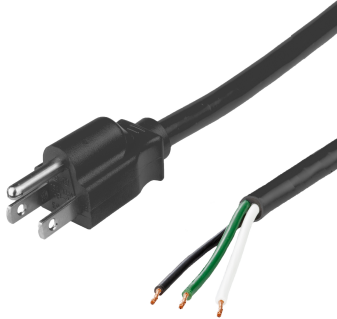

BA00-35120

10FT JAPAN JIS8303 PLUG to OPEN 2in ROJ + 0.25in STRIP 15A 125V Power Cord - BLACK

SPECIFICATIONS

Attribute	Value
Product Weight	~1.15 lbs.
Shipping Volume	~57 in ³
Length	10 Feet
Current (Amps)	15 Amps
Voltage (Volts)	125 volts
Open End	2" ROJ 1/4" Strip NACC (Standard)
Plug (Male)	Japan JIS8303 3-Pin 5-15P
Cordage	1.25mm ² -3c VCTF
Approvals	PSE
Certifications	RoHS
Color	Black
Conductor Color Coding	North American Color Code (NACC)