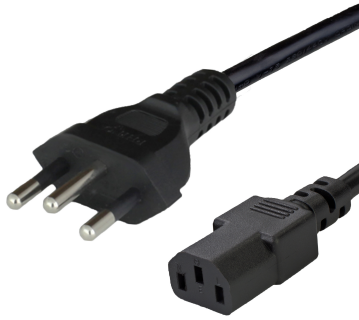

JA13-00072

6FT Black Type J Switzerland SEV1011 to IEC320 C13 10A 250V

SPECIFICATIONS

| Attribute | Value |
|--------------------|---|
| Product Weight | ~0.4 lbs. |
| Shipping Volume | ~39 in ³ |
| Length | 6 Feet |
| Current (Amps) | 10 Amps |
| Voltage (Volts) | 250 volts |
| Connector (Female) | IEC 60320 C13 |
| Plug (Male) | Switzerland SEV 1011 3-Pin 10A (M) Type J |
| Cordage | 0.75mm ² -3c HO5VV-F |
| Approvals | DEMKO , ESTI , VDE |
| Certifications | RoHS |
| Color | Black |