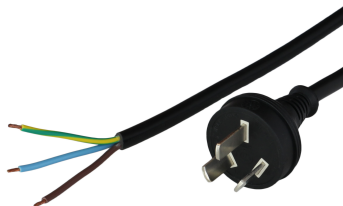

**IR00-62098**

8FT China GB2099 Plug to OPEN 16A 250V 1.5mm2 RVV Power Cord - BLACK

**SPECIFICATIONS**

Attribute	Value
Product Weight	~0.95 lbs.
Shipping Volume	~52 in <sup>3</sup>
Length	8 Feet
Current (Amps)	16 Amps
Voltage (Volts)	250 volts
Connector (Female)	IEC 60320 C19
Plug (Male)	China GB2099 3Pin 16A Plug
Cordage	1.5mm2 -3c RVV
Approvals	CCC
Certifications	RoHS
Color	Black

**COUNTRIES OF APPLICATION**

COUNTRY	RELEVANT APPROVAL	COUNTRY	RELEVANT APPROVAL
China	CCC		

**United States : East**

+1 860-763-2100

sales@worldcordsets.com

210 Moody Road, Enfield, CT, 06082