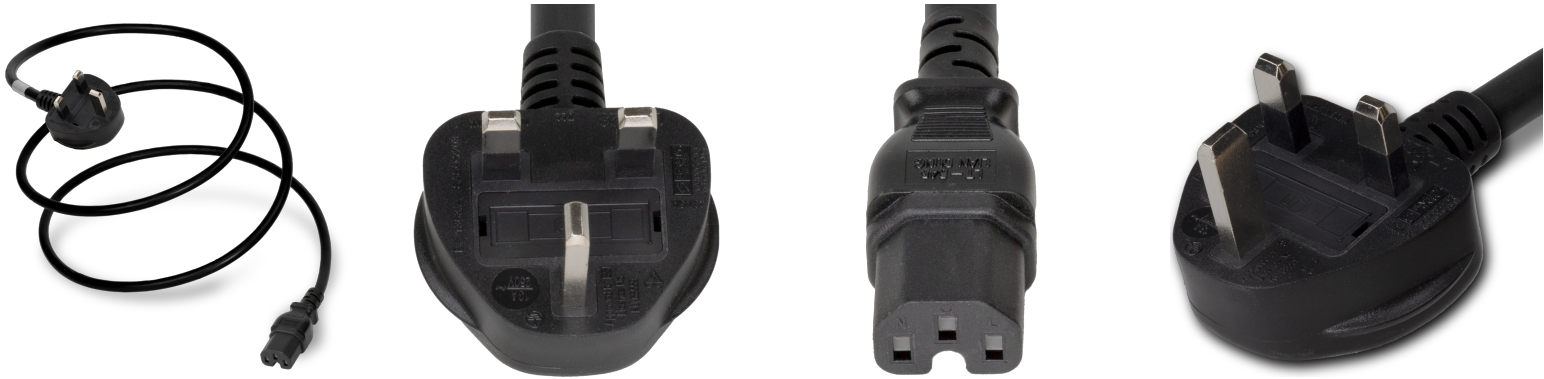

GA15-11098

2.5M Black UK Power Cable BS1363 Down Angle to IEC320 C15 10A 250V

SPECIFICATIONS

Attribute	Value
Product Weight	~0.61 lbs.
Shipping Volume	~39 in ³
Length	2.5 meters
Current (Amps)	10 Amps
Voltage (Volts)	250 volts
Connector (Female)	IEC 60320 C15
Approvals	ASTA , ENEC , VDE , HKSI , SASO
Certifications	RoHS
Color	Black
Cordage	1.0mm2 -3c H05V2V2-F
Plug (Male)	UK BS1363 ANGLED