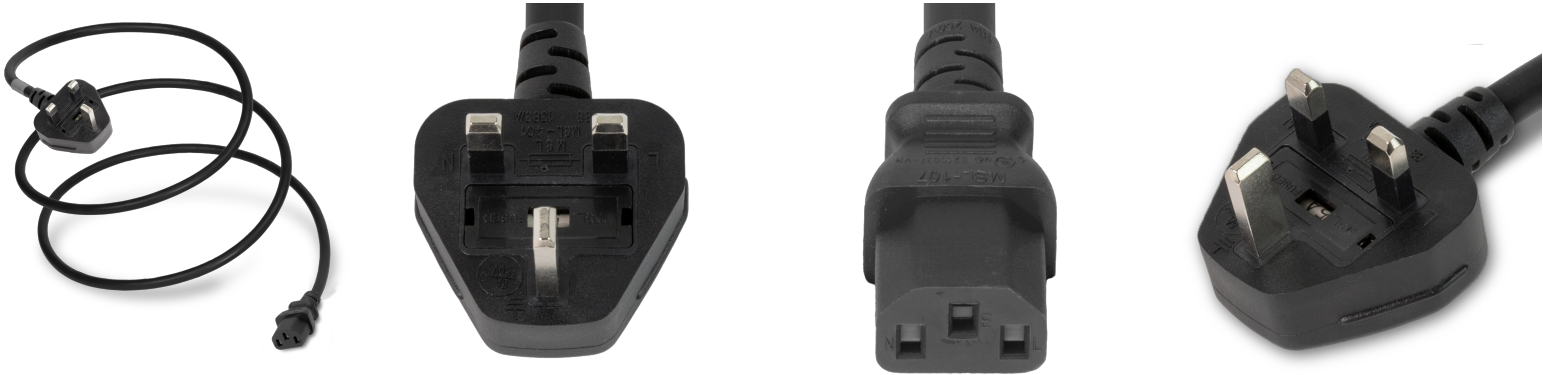

GA13-00072

6FT Black UK Power Cable BS1363 Down Angle to IEC320 C13 10A 250V

SPECIFICATIONS

Attribute	Value
Product Weight	~0.47 lbs.
Shipping Volume	~39 in ³
Length	6 Feet
Current (Amps)	10 Amps
Voltage (Volts)	250 volts
Cordage	0.75mm ² -3c HO5VV-F
Approvals	ASTA , PSB , HKS1 , SASO , VDE , ENEC
Certifications	RoHS
Plug (Male)	UK BS1363 ANGLED
Connector (Female)	IEC 60320 C13
Color	Black