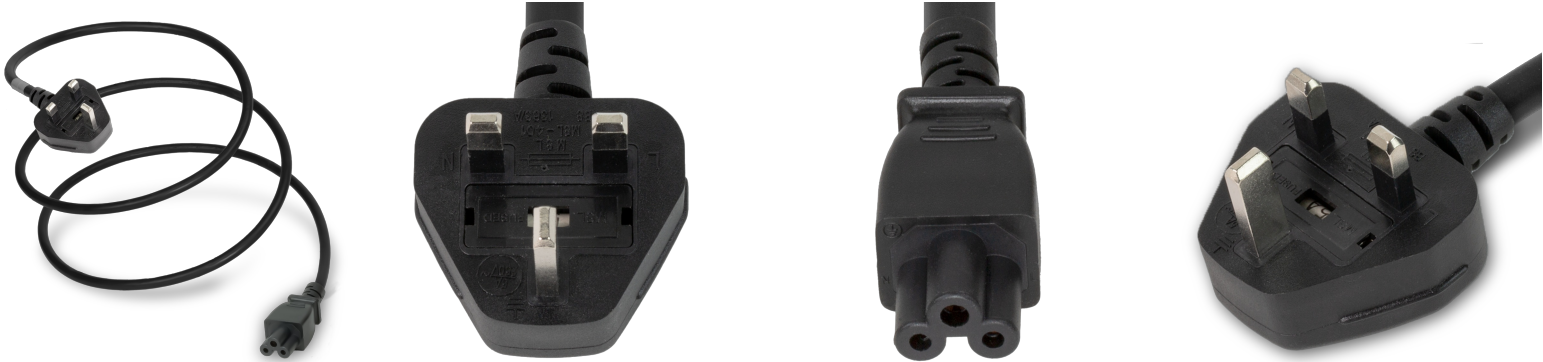

GA05-00072

6FT Black UK Power Cable BS1363 Down Angle to IEC320 C5 2.5A 250V

SPECIFICATIONS

Attribute	Value
Product Weight	~0.4 lbs.
Shipping Volume	~39 in ³
Length	6 Feet
Current (Amps)	2.5 Amps
Voltage (Volts)	250 volts
Connector (Female)	IEC 60320 C5
Cordage	0.75mm ² -3c HO5VV-F
Approvals	ASTA , PSB , HKSI , SASO , VDE , ENEC
Certifications	RoHS
Color	Black
Plug (Male)	UK BS1363 ANGLED

COUNTRIES OF APPLICATION

COUNTRY	RELEVANT APPROVAL	COUNTRY	RELEVANT APPROVAL
Germany	VDE	United Kingdom	ENEC
TURKEY	ENEC	Switzerland	ENEC
Sweden	ENEC	SPAIN	ENEC
SLOVAKIA	ENEC	PORTUGAL	ENEC
POLAND	ENEC	Norway	ENEC
NETHERLANDS	ENEC	Italy	ENEC
HUNGARY	ENEC	GREECE	ENEC
Germany	ENEC	France	ENEC
Finland	ENEC	Denmark	ENEC
Czech Republic	ENEC	Belgium	ENEC
Austria	ENEC		