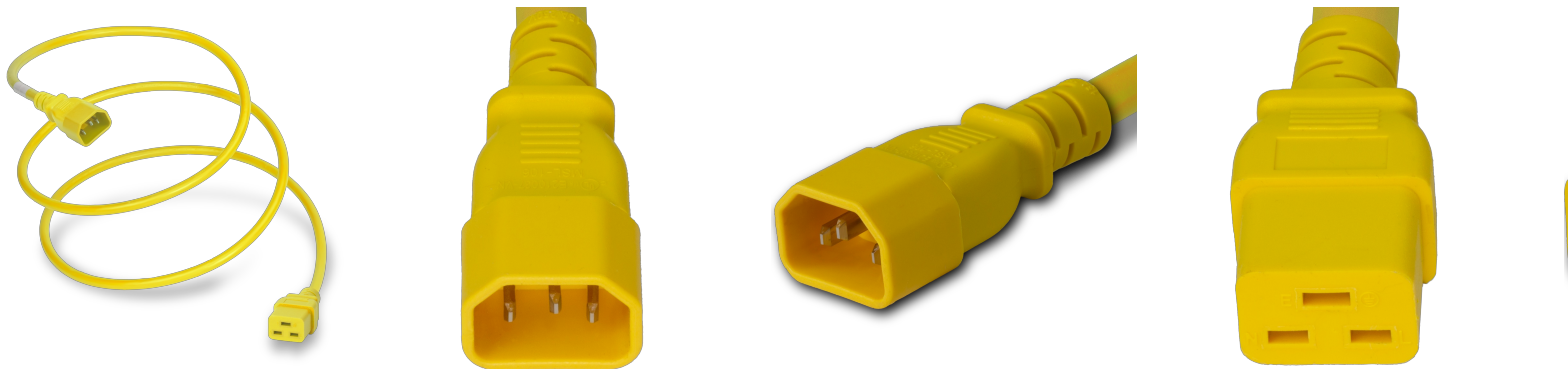

1419-H-024-YEL

2FT IEC60320 C14 to C19 15A 250V 14awg SJT Power Cord - YELLOW

SPECIFICATIONS	
Attribute	Value
Product Weight	~0.32 lbs.
Shipping Volume	~19 in ³
Length	2 Feet
Current (Amps)	15 Amps
Voltage (Volts)	250 volts
Connector (Female)	IEC 60320 C19
Plug (Male)	IEC 60320 C14
Cordage	14awg-3c SJT
Approvals	UL, cUL
Certifications	RoHS, REACH
Color	Yellow