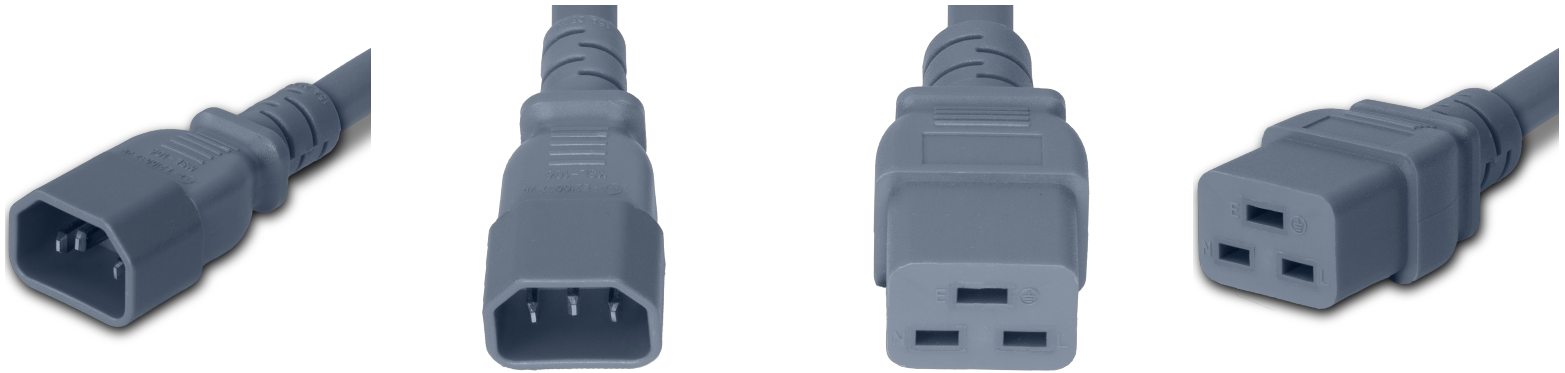

1419-H-072-GRY

6FT IEC60320 C14 to C19 15A 250V 14awg SJT Power Cord - GRAY

SPECIFICATIONS	
Attribute	Value
Product Weight	~0.73 lbs.
Shipping Volume	~49 in ³
Length	6 Feet
Current (Amps)	15 Amps
Voltage (Volts)	250 volts
Connector (Female)	IEC 60320 C19
Plug (Male)	IEC 60320 C14
Cordage	14awg-3c SJT
Color	Gray
Approvals	UL , cUL
Certifications	RoHS , REACH

COUNTRIES OF APPLICATION			
COUNTRY	RELEVANT APPROVAL	COUNTRY	RELEVANT APPROVAL
United States	 UL	Mexico	 UL
Canada	 cUL		

United States : East

+1 860-763-2100

sales@worldcordsets.com

210 Moody Road, Enfield, CT, 06082