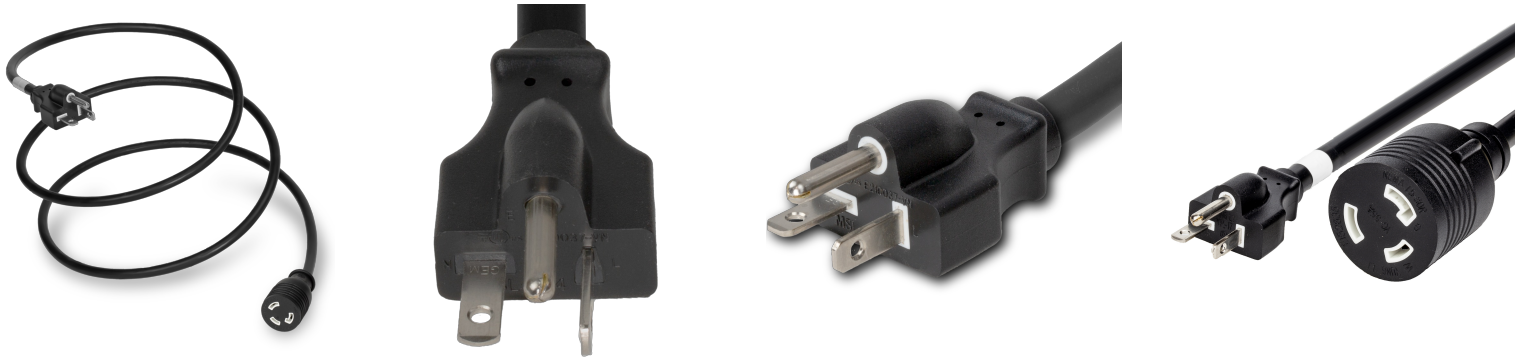

520L530-J-012

1FT Black Adapter NEMA 5-20P to NEMA L5-30R 20A 125V

SPECIFICATIONS

Attribute	Value
Product Weight	~0.45 lbs.
Shipping Volume	~65 in ³
Length	1 Foot
Current (Amps)	20 Amps
Voltage (Volts)	125 volts
Connector (Female)	NEMA L5-30R
Plug (Male)	NEMA 5-20P
Cordage	12awg-3c SJT
Approvals	UL , cUL
Certifications	RoHS
Color	Black