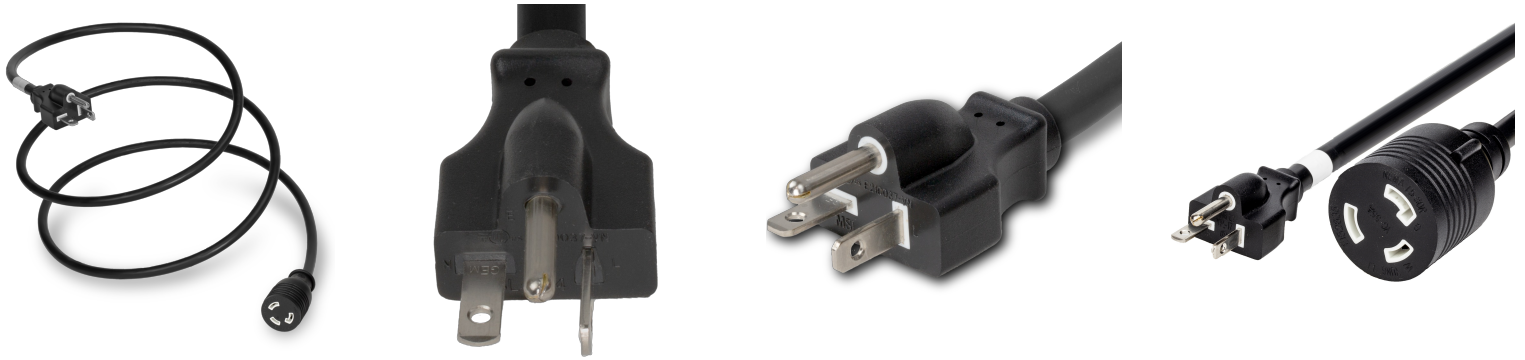

**520L530-J-012**

1FT Black Adapter NEMA 5-20P to NEMA L5-30R 20A 125V

**SPECIFICATIONS**

Attribute	Value
Product Weight	~0.45 lbs.
Shipping Volume	~65 in <sup>3</sup>
Length	1 Foot
Current (Amps)	20 Amps
Voltage (Volts)	125 volts
Connector (Female)	NEMA L5-30R
Plug (Male)	NEMA 5-20P
Cordage	12awg-3c SJT
Approvals	UL , cUL
Certifications	RoHS
Color	Black