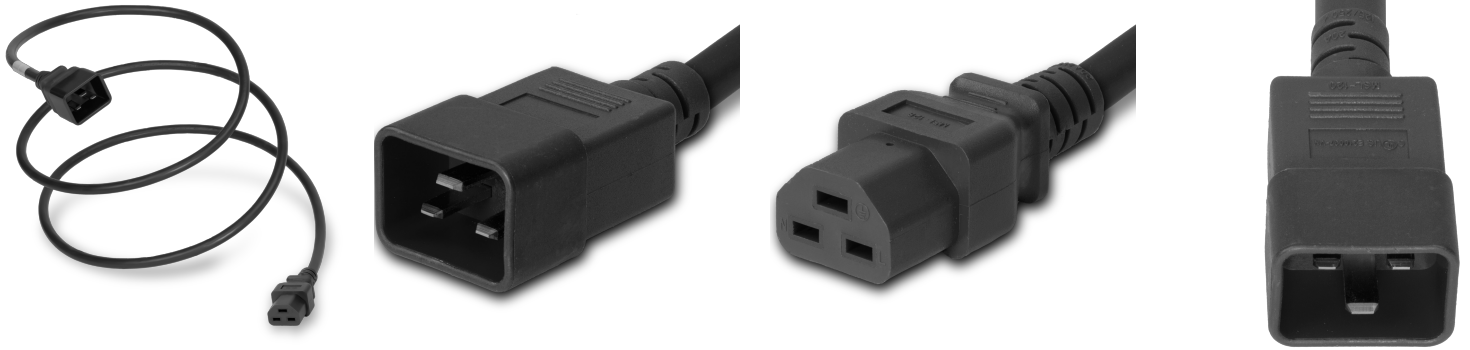

2021-J-120

10FT Black High Temp IEC320 C20 to IEC320 C21 20A 250V

SPECIFICATIONS	
Attribute	Value
Product Weight	~1.55 lbs.
Shipping Volume	~79 in ³
Length	10 Feet
Current (Amps)	20 Amps
Voltage (Volts)	250 volts
Connector (Female)	IEC 60320 C21
Plug (Male)	IEC 60320 C20
Cordage	12awg-3c SJT
Approvals	UL, cUL, cUL, UL
Certifications	RoHS
Color	Black

COUNTRIES OF APPLICATION			
COUNTRY	RELEVANT APPROVAL	COUNTRY	RELEVANT APPROVAL
Canada	 cUL	United States	 UL
Mexico	 UL		

United States : East

+1 860-763-2100

sales@worldcordsets.com

210 Moody Road, Enfield, CT, 06082