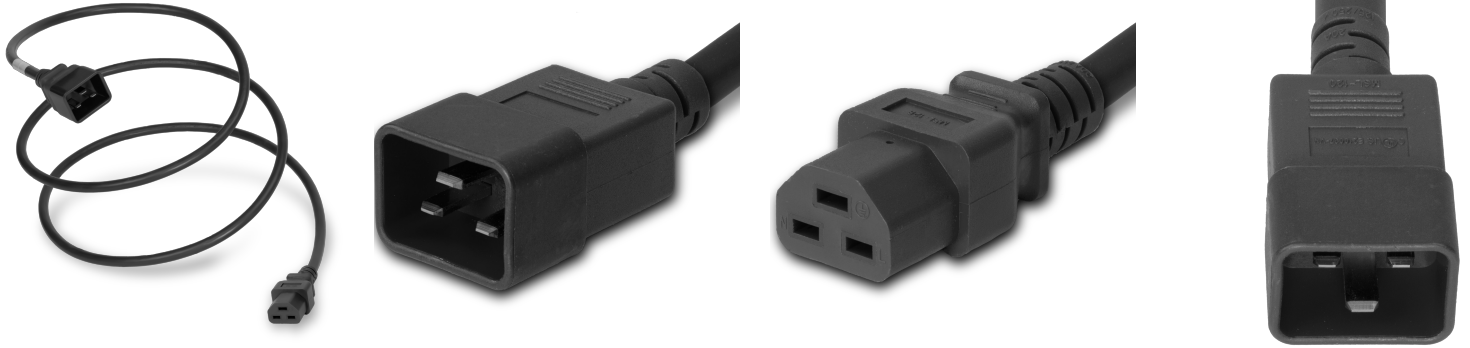

2021-J-072

6FT Black High Temp IEC320 C20 to IEC320 C21 20A 250V

SPECIFICATIONS

Attribute	Value
Product Weight	~1.01 lbs.
Shipping Volume	~49 in ³
Length	6 Feet
Current (Amps)	20 Amps
Voltage (Volts)	250 volts
Connector (Female)	IEC 60320 C21
Plug (Male)	IEC 60320 C20
Cordage	12awg-3c SJT
Approvals	UL, cUL, cUL, UL
Certifications	RoHS
Color	Black

United States : East

+1 860-763-2100

sales@worldcordsets.com

210 Moody Road, Enfield, CT, 06082

COUNTRIES OF APPLICATION

COUNTRY	RELEVANT APPROVAL	COUNTRY	RELEVANT APPROVAL
Canada	 cUL	United States	 UL
Mexico	 UL		