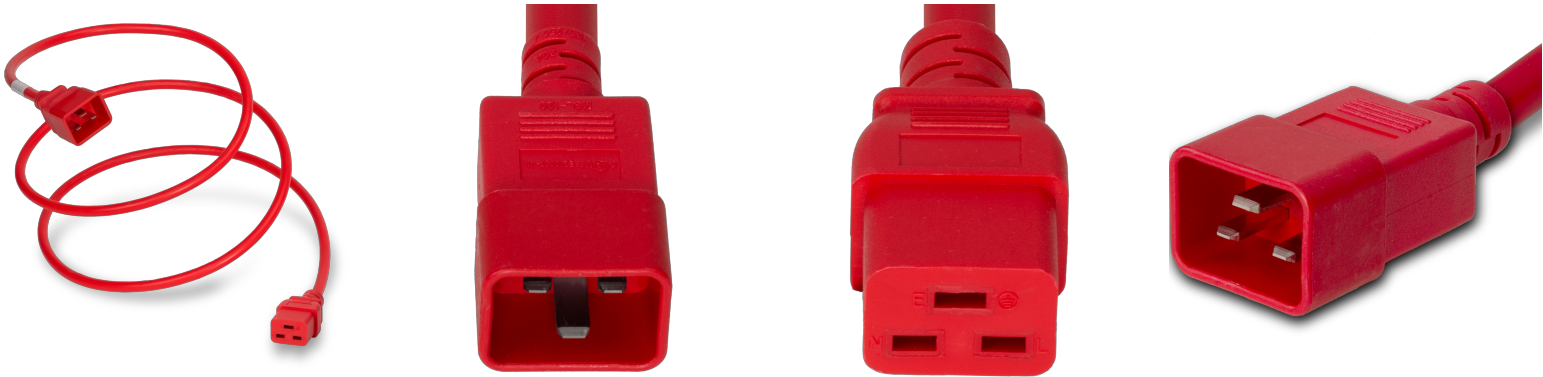

**2019-H-096-RED**  
 8FT C20 C19 15A 250V RED

**SPECIFICATIONS**

Attribute	Value
Product Weight	~0.95 lbs.
Shipping Volume	~52.2 in <sup>3</sup>
Length	8 Feet
Current (Amps)	15 Amps
Voltage (Volts)	250 volts
Connector (Female)	IEC 60320 C19
Plug (Male)	IEC 60320 C20
Cordage	14awg-3c SJT
Approvals	UL, cUL
Certifications	RoHS, REACH
Color	Red