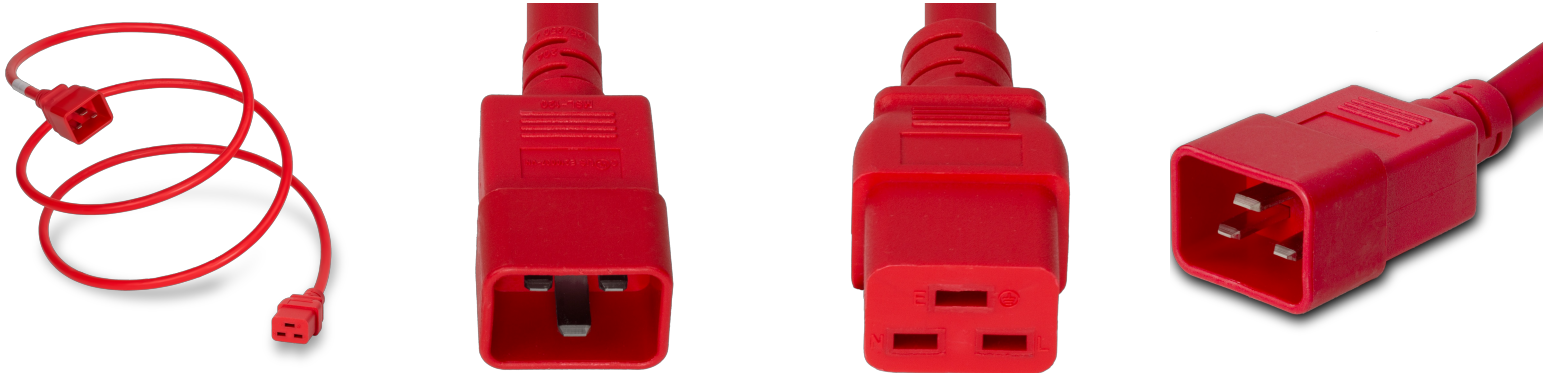

2019-H-024-RED

2FT C20 C19 15A 250V RED

SPECIFICATIONS

Attribute	Value
Product Weight	~0.3 lbs.
Shipping Volume	~19.89 in ³
Length	2 Feet
Current (Amps)	15 Amps
Voltage (Volts)	250 volts
Connector (Female)	IEC 60320 C19
Plug (Male)	IEC 60320 C20
Cordage	14awg-3c SJT
Approvals	UL, cUL
Certifications	RoHS, REACH
Color	Red