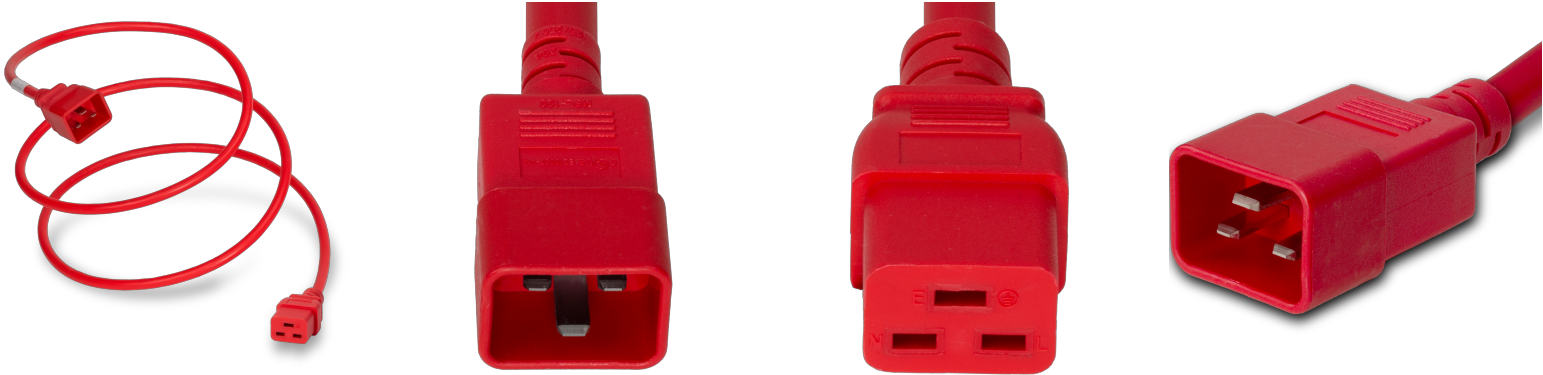

2019-H-024-RED
 2FT C20 C19 15A 250V RED

SPECIFICATIONS

Attribute	Value
Product Weight	~0.3 lbs.
Shipping Volume	~19.89 in ³
Length	2 Feet
Current (Amps)	15 Amps
Voltage (Volts)	250 volts
Connector (Female)	IEC 60320 C19
Plug (Male)	IEC 60320 C20
Cordage	14awg-3c SJT
Approvals	UL, cUL
Certifications	RoHS, REACH
Color	Red