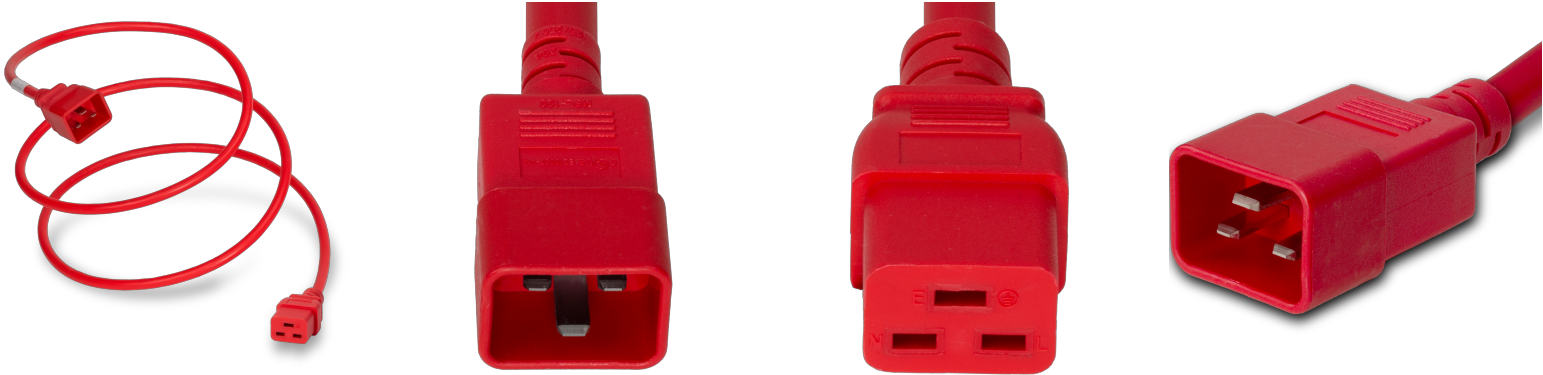

2019-H-012-RED
 1FT C20 C19 15A 250V RED

SPECIFICATIONS

Attribute	Value
Product Weight	~0.2 lbs.
Shipping Volume	~9.95 in ³
Length	1 Foot
Current (Amps)	15 Amps
Voltage (Volts)	250 volts
Connector (Female)	IEC 60320 C19
Plug (Male)	IEC 60320 C20
Cordage	14awg-3c SJT
Approvals	UL, cUL
Certifications	RoHS, REACH
Color	Red