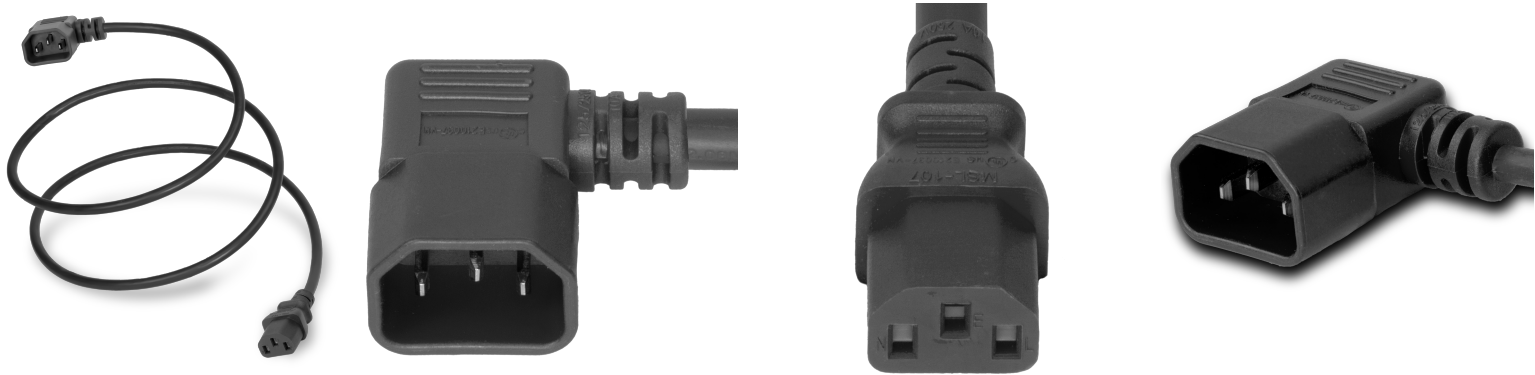

14L13-F-120

10FT Black Standard IEC320 C14 Left Angled to IEC320 C13 10A 250V

SPECIFICATIONS

Attribute	Value
Product Weight	~0.7 lbs.
Shipping Volume	~100 in ³
Length	10 Feet
Current (Amps)	10 Amps
Cordage	18awg-3c SJT
Voltage (Volts)	250 volts
Approvals	UL , cUL
Plug (Male)	IEC 60320 C14 - LEFT ANGLE
Connector (Female)	IEC 60320 C13
Color	Black

COUNTRIES OF APPLICATION

COUNTRY	RELEVANT APPROVAL	COUNTRY	RELEVANT APPROVAL
United States	® UL	Mexico	® UL
Canada	® cUL		

United States : East

+1 860-763-2100

sales@worldcordsets.com

210 Moody Road, Enfield, CT, 06082