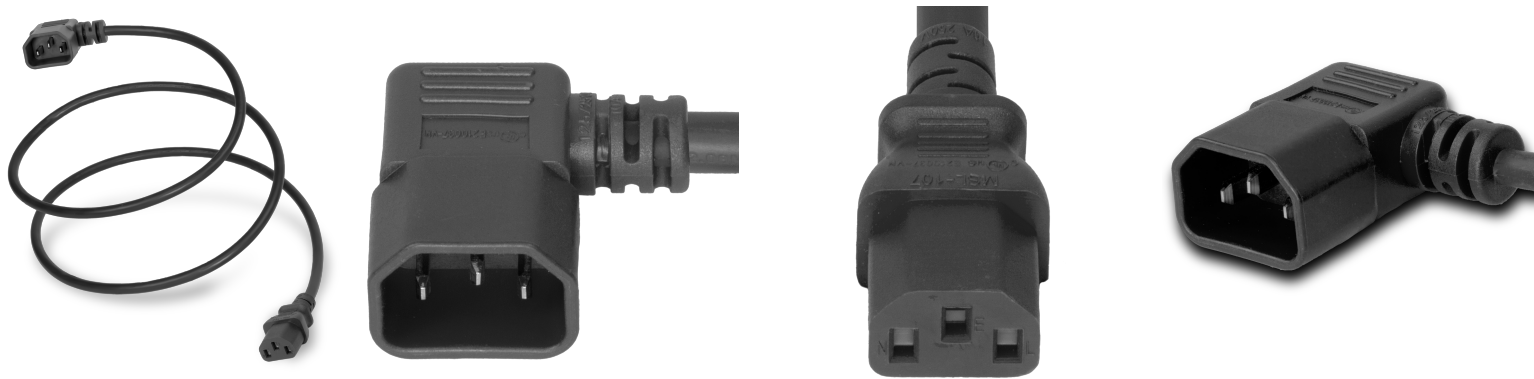

14L13-F-072

6FT Black Standard IEC320 C14 Left Angled to IEC320 C13 10A 250V

SPECIFICATIONS

Attribute	Value
Product Weight	~0.45 lbs.
Shipping Volume	~60 in ³
Length	6 Feet
Current (Amps)	10 Amps
Connector (Female)	IEC 60320 C13
Cordage	18awg-3c SJT
Color	Black
Plug (Male)	IEC 60320 C14 - LEFT ANGLE
Voltage (Volts)	250 volts
Approvals	UL , cUL

COUNTRIES OF APPLICATION

COUNTRY	RELEVANT APPROVAL	COUNTRY	RELEVANT APPROVAL
United States	UL	Mexico	UL
Canada	cUL		

United States : East

+1 860-763-2100

sales@worldcordsets.com

210 Moody Road, Enfield, CT, 06082