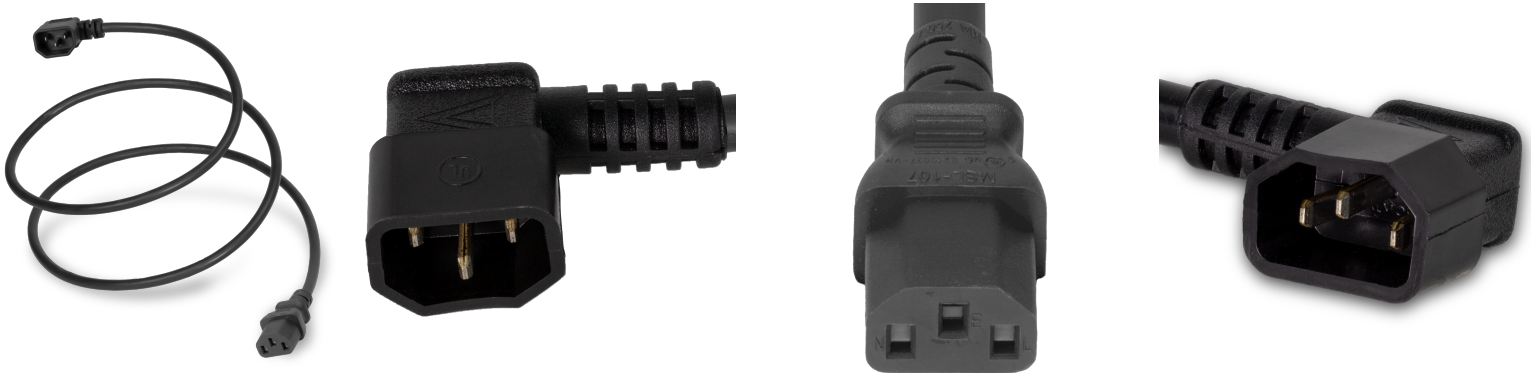

14R13-F-120

10FT Black Standard IEC320 C14 Right Angle to IEC320 C13 10A 250V

SPECIFICATIONS

Attribute	Value
Product Weight	~0.7 lbs.
Shipping Volume	~100 in ³
Length	10 Feet
Current (Amps)	10 Amps
Cordage	18awg-3c SJT
Certifications	RoHS , RoHS , REACH
Voltage (Volts)	250 volts
Approvals	UL , cUL
Plug (Male)	IEC 60320 C14 - RIGHT ANGLE
Connector (Female)	IEC 60320 C13
Color	Black

CAGE Code: 5EV78
PO Box 1111, Enfield, CT, 06083, USA
(860) 763-2100
orders@worldcordsets.com

DATASHEET

Last updated on
Dec 6, 2025

COUNTRIES OF APPLICATION

COUNTRY	RELEVANT APPROVAL	COUNTRY	RELEVANT APPROVAL
United States	UL	Mexico	UL
Canada	cUL		