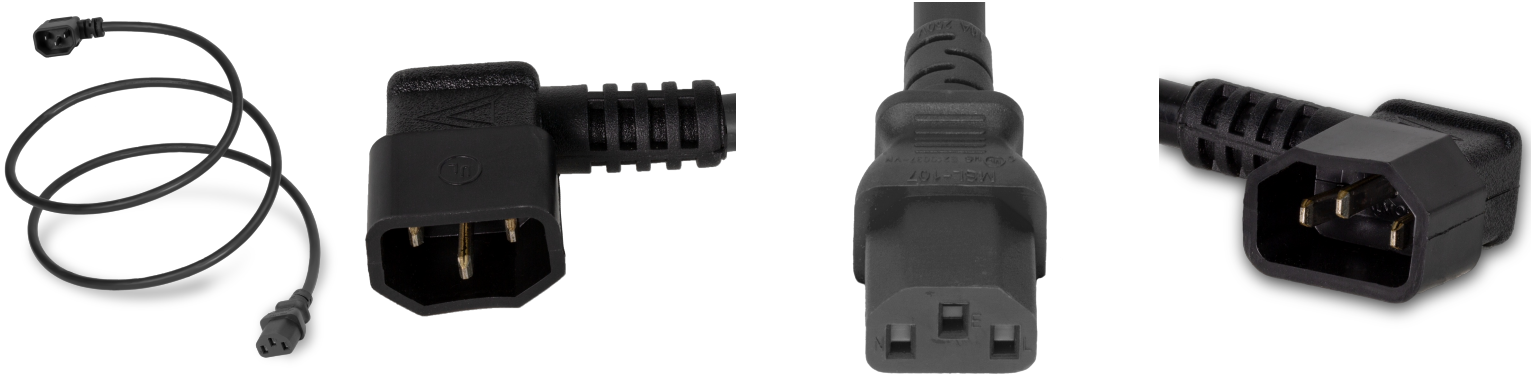

14R13-F-072

6FT Black Standard IEC320 C14 Right Angle to IEC320 C13 10A 250V

SPECIFICATIONS

Attribute	Value
Product Weight	~0.45 lbs.
Shipping Volume	~60 in ³
Length	6 Feet
Current (Amps)	10 Amps
Connector (Female)	IEC 60320 C13
Color	Black
Cordage	18awg-3c SJT
Certifications	RoHS , RoHS , REACH
Plug (Male)	IEC 60320 C14 - RIGHT ANGLE
Voltage (Volts)	250 volts
Approvals	UL , cUL

COUNTRIES OF APPLICATION

COUNTRY	RELEVANT APPROVAL	COUNTRY	RELEVANT APPROVAL
United States	UL	Mexico	UL
Canada	cUL		

PRODUCT GRAPHIC

United States : East

+1 860-763-2100

sales@worldcordsets.com

210 Moody Road, Enfield, CT, 06082