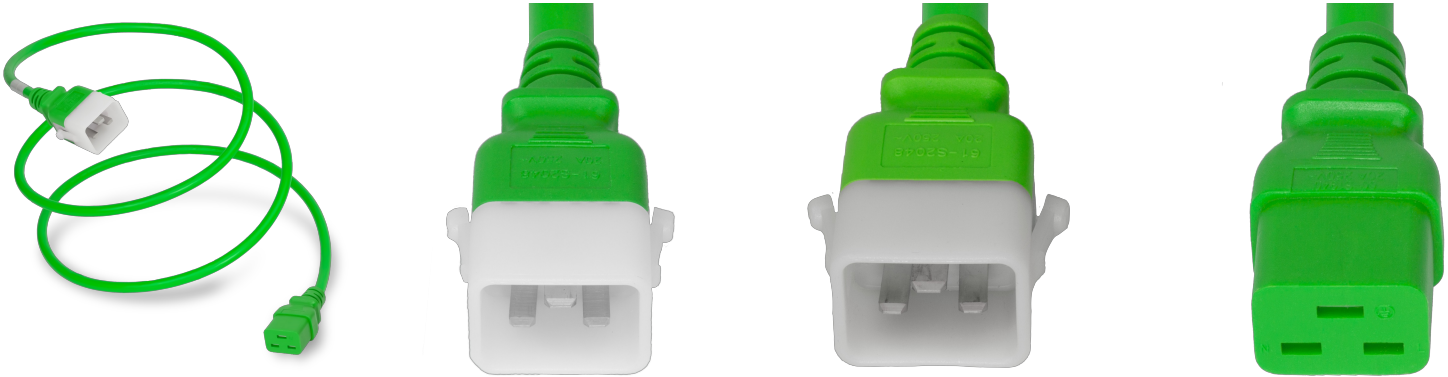

Z0R19-J-072-GRN

P-Lock C20 to C19, 12 AWG SJT, 20A/250V, 6FT Green Power Cord

SPECIFICATIONS

Attribute	Value
Product Weight	~1 lbs.
Shipping Volume	~49.73 in ³
Length	6 Feet
Current (Amps)	20 Amps
Voltage (Volts)	250 volts
Connector (Female)	IEC 60320 C19
Cordage	12awg-3c SJT
Approvals	cUL
Plug (Male)	IEC 60320 C20 Locking (P-Lock)
Color	Green
Certifications	RoHS, REACH

COUNTRIES OF APPLICATION

COUNTRY	RELEVANT APPROVAL	COUNTRY	RELEVANT APPROVAL
Canada	 cUL		

United States : East

+1 860-763-2100

sales@worldcordsets.com

210 Moody Road, Enfield, CT, 06082