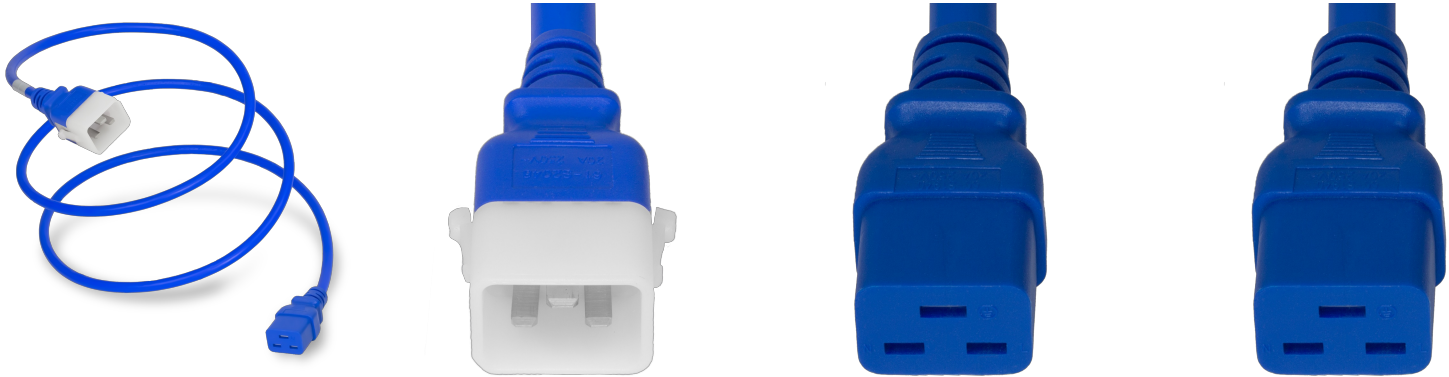

ZOR19-J-120-BLU

10FT Blue Secure-Lock/P-Lock IEC320 C20 Locking to IEC320 C19 20A 250V

SPECIFICATIONS

Attribute	Value
Product Weight	~1.6 lbs.
Shipping Volume	~102.12 in ³
Length	10 Feet
Current (Amps)	20 Amps
Voltage (Volts)	250 volts
Connector (Female)	IEC 60320 C19
Cordage	12awg-3c SJT
Approvals	cUL
Color	Blue
Plug (Male)	IEC 60320 C20 Locking (P-Lock)
Certifications	RoHS, REACH

COUNTRIES OF APPLICATION

COUNTRY	RELEVANT APPROVAL	COUNTRY	RELEVANT APPROVAL
Canada	 cUL		

United States : East

+1 860-763-2100

sales@worldcordsets.com

210 Moody Road, Enfield, CT, 06082