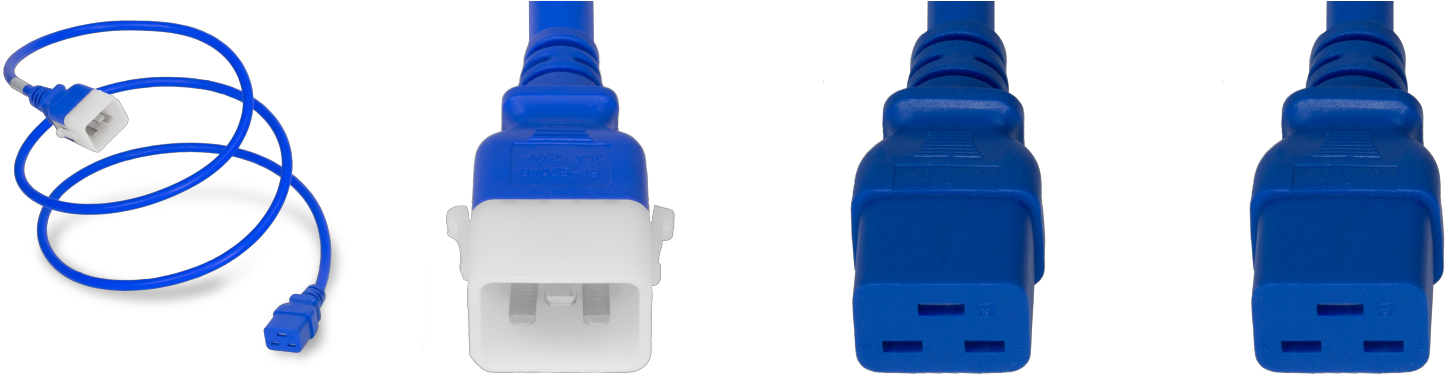

Z0R19-J-060-BLU

5FT Blue Secure-Lock/P-Lock IEC320 C20 Locking to IEC320 C19 20A 250V

SPECIFICATIONS

Attribute	Value
Product Weight	~0.9 lbs.
Shipping Volume	~51.06 in ³
Length	5 Feet
Current (Amps)	20 Amps
Voltage (Volts)	250 volts
Connector (Female)	IEC 60320 C19
Cordage	12awg-3c SJT
Approvals	cUL
Color	Blue
Plug (Male)	IEC 60320 C20 Locking (P-Lock)
Certifications	RoHS, REACH

COUNTRIES OF APPLICATION

COUNTRY	RELEVANT APPROVAL	COUNTRY	RELEVANT APPROVAL
Canada	 cUL		

United States : East

+1 860-763-2100

sales@worldcordsets.com

210 Moody Road, Enfield, CT, 06082