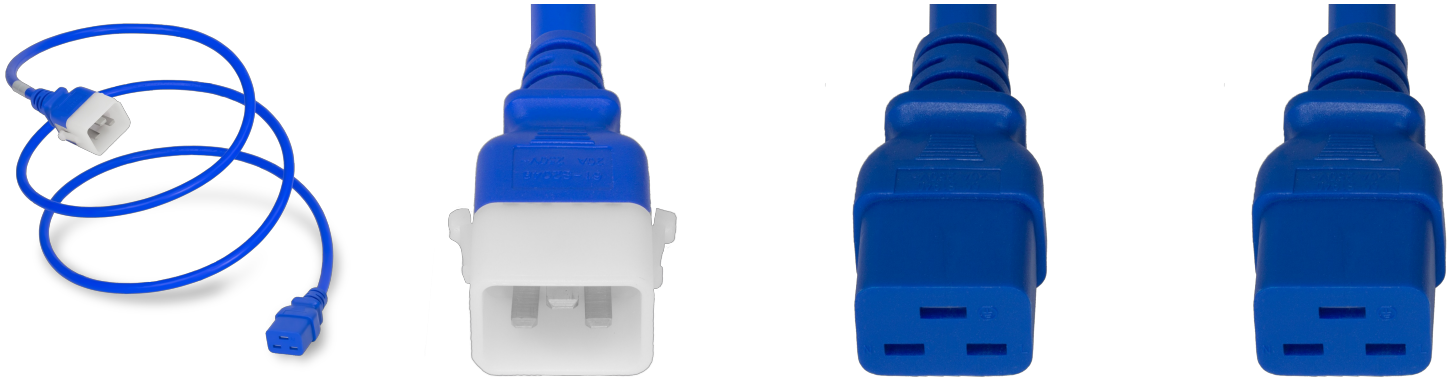

20K19-J-048-BLU

P-Lock C20 to C19, 12 AWG SJT, 20A/250V, 4FT Blue Power Cord

SPECIFICATIONS

Attribute	Value
Product Weight	~0.75 lbs.
Shipping Volume	~40.85 in ³
Length	4 Feet
Current (Amps)	20 Amps
Voltage (Volts)	250 volts
Cordage	12awg-3c SJT
Approvals	cUL
Certifications	RoHS, REACH
Plug (Male)	IEC 60320 C20 Locking (P-Lock)
Connector (Female)	IEC 60320 C19
Color	Blue

COUNTRIES OF APPLICATION

COUNTRY	RELEVANT APPROVAL	COUNTRY	RELEVANT APPROVAL
Canada	 cUL		

United States : East

+1 860-763-2100

sales@worldcordsets.com

210 Moody Road, Enfield, CT, 06082