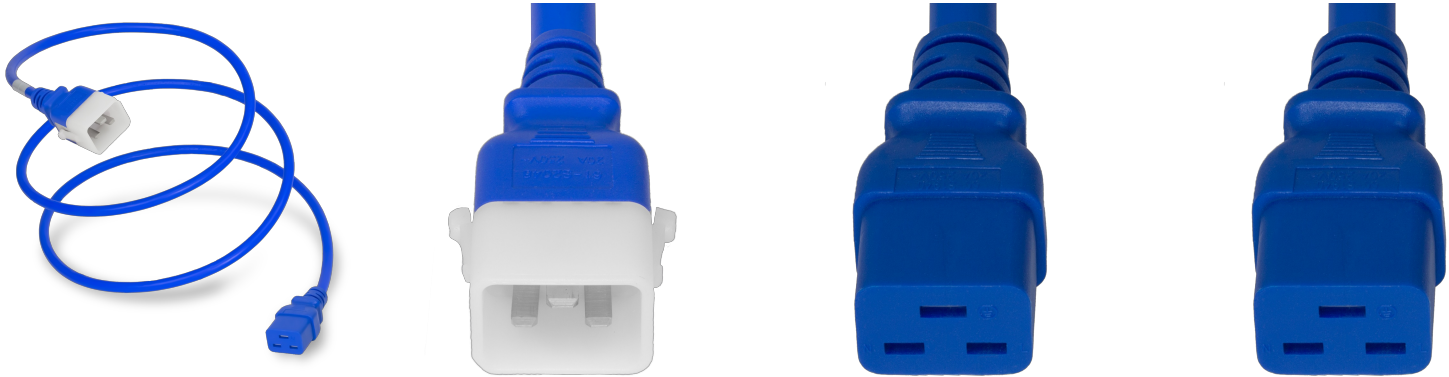

ZOR19-J-030-BLU

P-Lock C20 to C19, 12 AWG SJT, 20A/250V, 3FT Blue Power Cord

SPECIFICATIONS

Attribute	Value
Product Weight	~0.6 lbs.
Shipping Volume	~34.04 in ³
Length	3 Feet
Current (Amps)	20 Amps
Voltage (Volts)	250 volts
Connector (Female)	IEC 60320 C19
Cordage	12awg-3c SJT
Approvals	cUL
Certifications	RoHS, REACH
Color	Blue
Plug (Male)	IEC 60320 C20 Locking (P-Lock)

COUNTRIES OF APPLICATION

COUNTRY	RELEVANT APPROVAL	COUNTRY	RELEVANT APPROVAL
Canada	 cUL		

United States : East

+1 860-763-2100

sales@worldcordsets.com

210 Moody Road, Enfield, CT, 06082