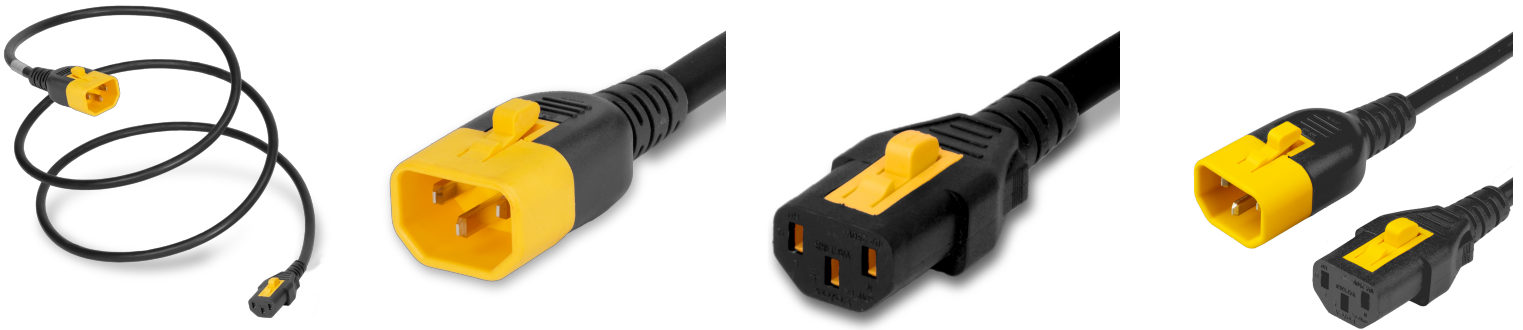

VL1413-A-048

4FT Black V-Lock IEC320 C14 Locking to IEC320 C13 Locking 10A 250V

SPECIFICATIONS

Attribute	Value
Product Weight	~0.34 lbs.
Shipping Volume	~24.86 in ³
Length	4 Feet
Current (Amps)	10 Amps
Voltage (Volts)	250 volts
Connector (Female)	IEC 60320 C13 Locking (V-Lock)
Plug (Male)	IEC 60320 C14 Locking (V-Lock)
Approvals	CSA , UL , cUL , VDE , CCC
Color	Black
Cordage	0.75mm ² -3c H05VV-F/18awg SVT
Certifications	RoHS , REACH