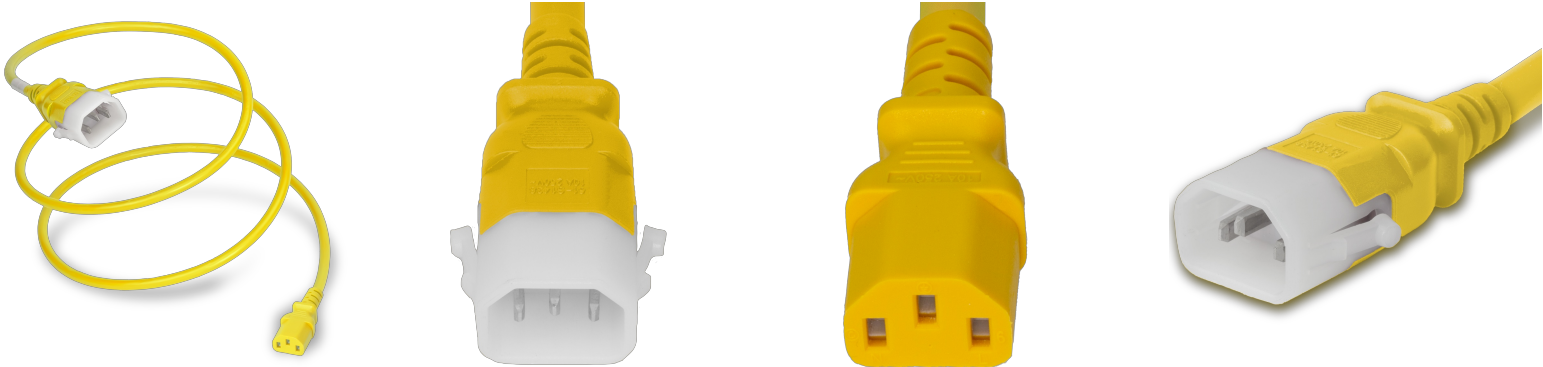

14K13-F-024-YEL

P-Lock C14 to C13, 18 AWG SVT, 10A/250V, 2FT Yellow Power Cord

SPECIFICATIONS

Attribute	Value
Product Weight	~0.2 lbs.
Shipping Volume	~13.26 in ³
Length	2 Feet
Current (Amps)	10 Amps
Voltage (Volts)	250 volts
Connector (Female)	IEC 60320 C13
Cordage	18awg-3c SVT
Color	Yellow
Plug (Male)	IEC 60320 C14 Locking (P-Lock)
Approvals	UL , cUL
Certifications	RoHS , REACH

COUNTRIES OF APPLICATION

COUNTRY	RELEVANT APPROVAL	COUNTRY	RELEVANT APPROVAL
United States	UL	Mexico	UL
Canada	cUL		

United States : East

+1 860-763-2100

sales@worldcordsets.com

210 Moody Road, Enfield, CT, 06082