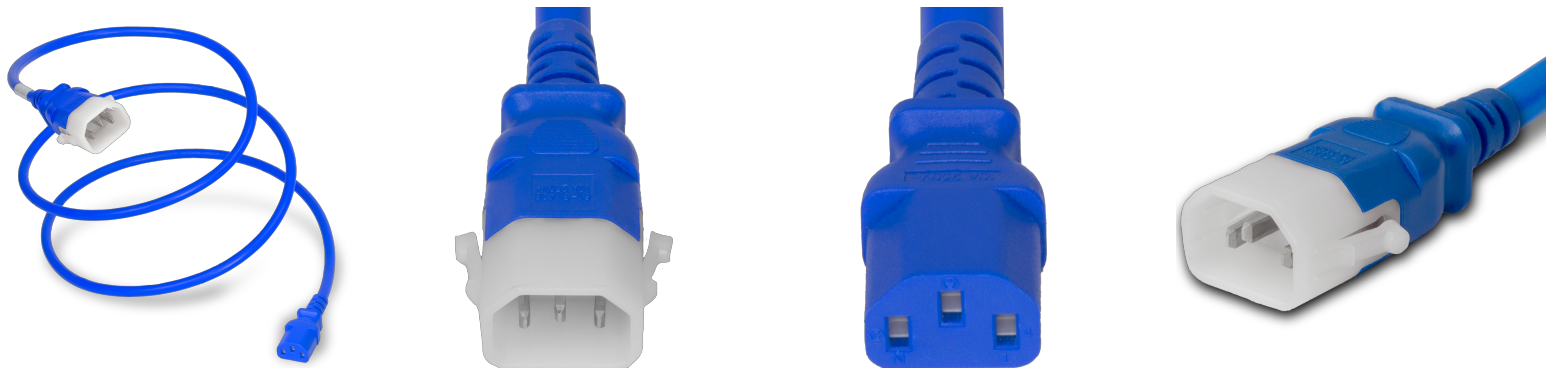

14K15-P-180-BLU

15FT Blue Secure-Lock/P-Lock IEC320 C14 Locking to IEC320 C13 10A 250V

SPECIFICATIONS

Attribute	Value
Product Weight	~0.75 lbs.
Shipping Volume	~66.3 in ³
Length	15 Feet
Current (Amps)	10 Amps
Voltage (Volts)	250 volts
Connector (Female)	IEC 60320 C13
Cordage	18awg-3c SVT
Color	Blue
Plug (Male)	IEC 60320 C14 Locking (P-Lock)
Approvals	UL , cUL
Certifications	RoHS , REACH

COUNTRIES OF APPLICATION

COUNTRY	RELEVANT APPROVAL	COUNTRY	RELEVANT APPROVAL
United States	UL	Mexico	UL
Canada	cUL		

United States : East

+1 860-763-2100

sales@worldcordsets.com

210 Moody Road, Enfield, CT, 06082