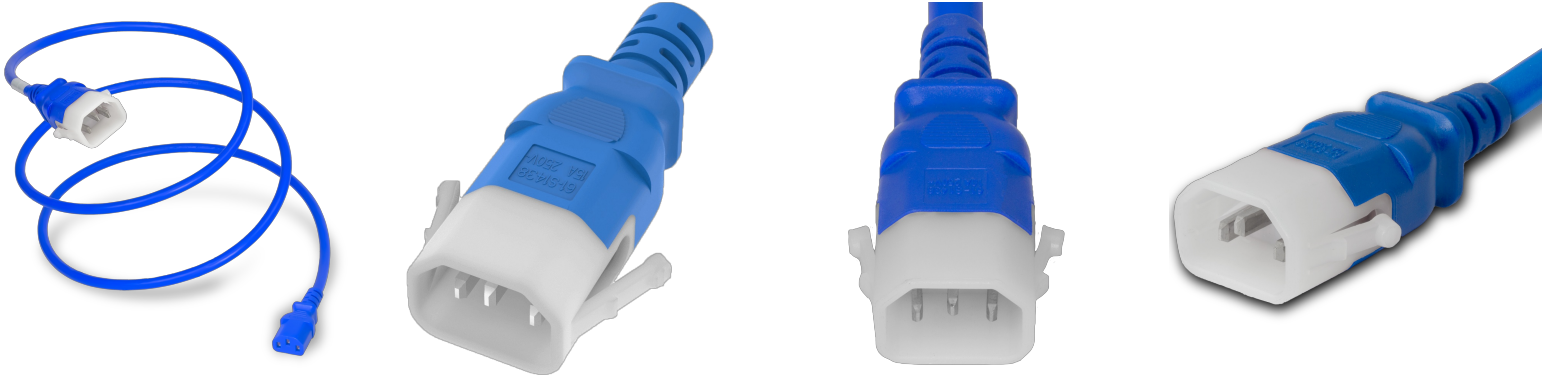

**14K13-F-180-BLU**  
 15FT C13 C14 P-LOCK 10A 250V BLUE Power Cord

**SPECIFICATIONS**

Attribute	Value
Product Weight	~0.75 lbs.
Shipping Volume	~66.3 in <sup>3</sup>
Length	15 Feet
Current (Amps)	10 Amps
Voltage (Volts)	250 volts
Connector (Female)	IEC 60320 C13
Cordage	18awg-3c SVT
Color	Blue
Plug (Male)	IEC 60320 C14 Locking (P-Lock)
Approvals	UL , cUL
Certifications	RoHS , REACH

**COUNTRIES OF APPLICATION**

COUNTRY	RELEVANT APPROVAL	COUNTRY	RELEVANT APPROVAL
United States	UL	Mexico	UL
Canada	cUL		

**United States : East**

+1 860-763-2100

sales@worldcordsets.com

210 Moody Road, Enfield, CT, 06082