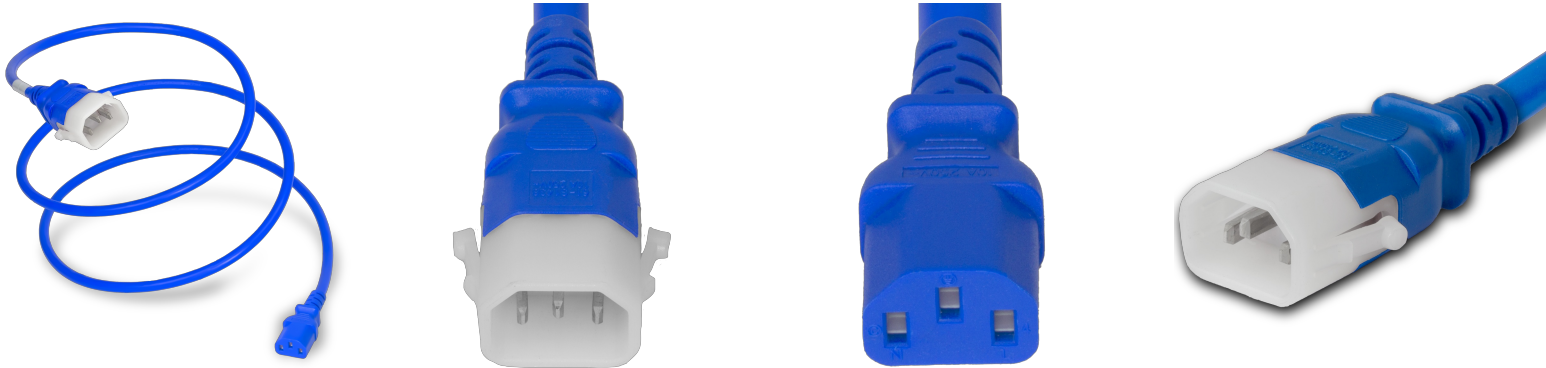

14R13-P-120-BLU

10FT Blue Secure-Lock/P-Lock IEC320 C14 Locking to IEC320 C13 10A 250V

SPECIFICATIONS

Attribute	Value
Product Weight	~0.55 lbs.
Shipping Volume	~49.73 in ³
Length	10 Feet
Current (Amps)	10 Amps
Voltage (Volts)	250 volts
Connector (Female)	IEC 60320 C13
Cordage	18awg-3c SVT
Color	Blue
Plug (Male)	IEC 60320 C14 Locking (P-Lock)
Approvals	UL , cUL
Certifications	RoHS , REACH

COUNTRIES OF APPLICATION

COUNTRY	RELEVANT APPROVAL	COUNTRY	RELEVANT APPROVAL
United States	UL	Mexico	UL
Canada	cUL		

United States : East

+1 860-763-2100

sales@worldcordsets.com

210 Moody Road, Enfield, CT, 06082