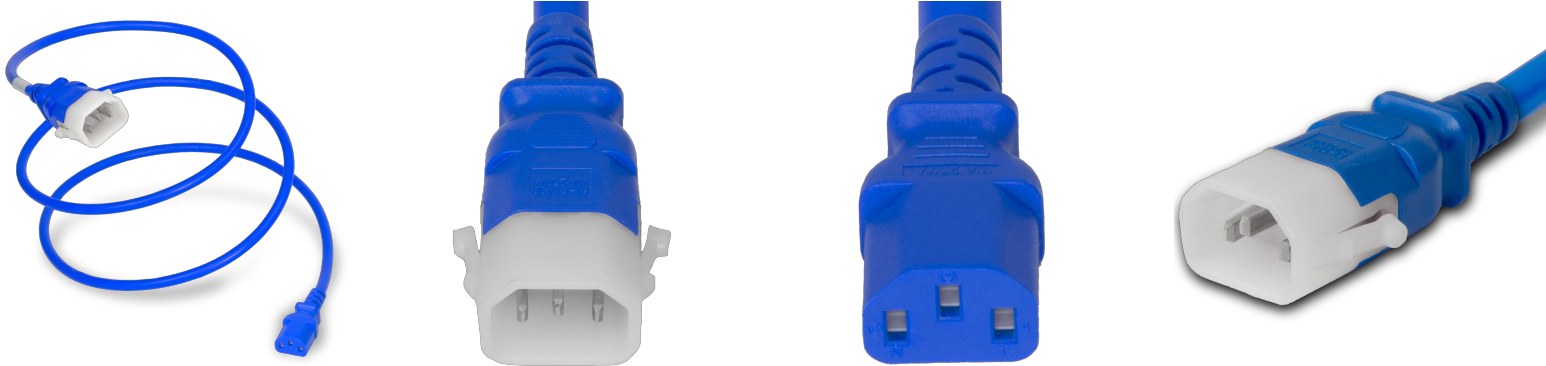

14R13-P-120-BLU

10FT Blue Secure-Lock/P-Lock IEC320 C14 Locking to IEC320 C13 10A 250V

SPECIFICATIONS

Attribute	Value
Product Weight	~0.55 lbs.
Shipping Volume	~49.73 in ³
Length	10 Feet
Current (Amps)	10 Amps
Voltage (Volts)	250 volts
Connector (Female)	IEC 60320 C13
Cordage	18awg-3c SVT
Color	Blue
Plug (Male)	IEC 60320 C14 Locking (P-Lock)
Approvals	UL , cUL
Certifications	RoHS , REACH

COUNTRIES OF APPLICATION

COUNTRY	RELEVANT APPROVAL	COUNTRY	RELEVANT APPROVAL
United States	UL	Mexico	UL
Canada	cUL		

United States : East

+1 860-763-2100

sales@worldcordsets.com

210 Moody Road, Enfield, CT, 06082