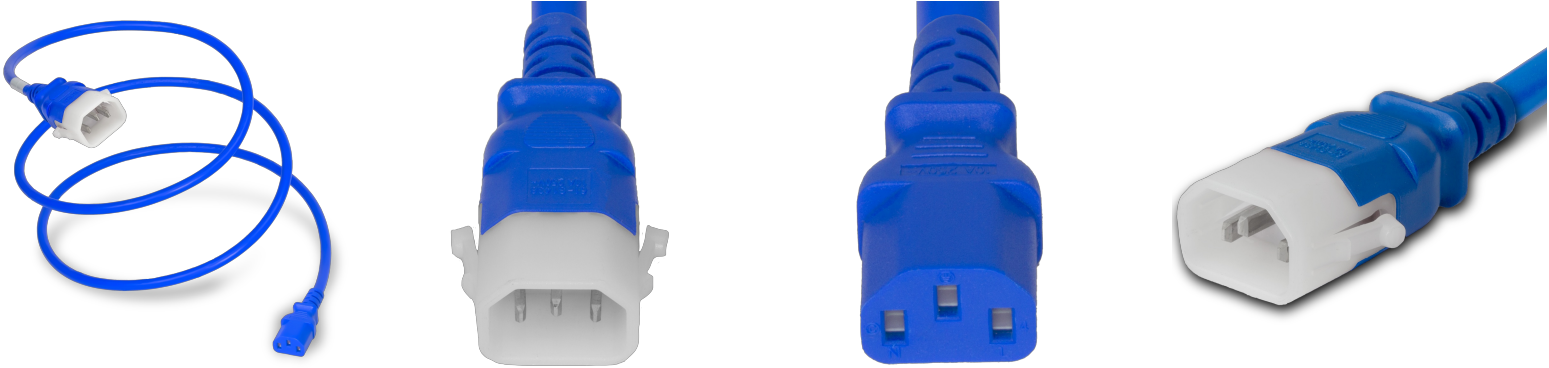

14K13-F-120-BLU

P-Lock C14 to C13, 18 AWG SVT, 10A/250V, 10FT Blue Power Cord

SPECIFICATIONS

| Attribute | Value |
|--------------------|--------------------------------|
| Product Weight | ~0.55 lbs. |
| Shipping Volume | ~49.73 in ³ |
| Length | 10 Feet |
| Current (Amps) | 10 Amps |
| Voltage (Volts) | 250 volts |
| Connector (Female) | IEC 60320 C13 |
| Cordage | 18awg-3c SVT |
| Color | Blue |
| Plug (Male) | IEC 60320 C14 Locking (P-Lock) |
| Approvals | UL , cUL |
| Certifications | RoHS , REACH |