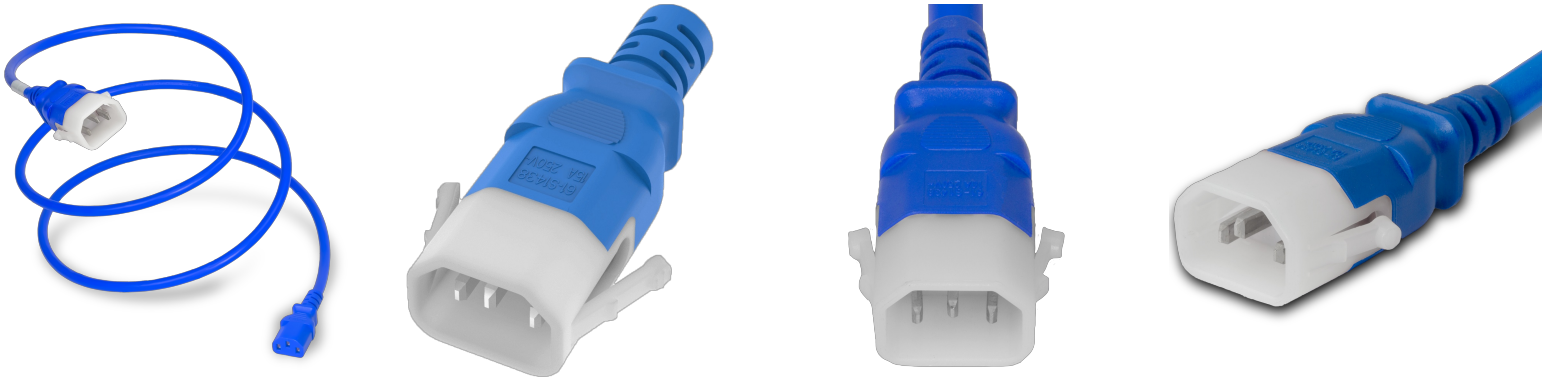

14K13-F-120-BLU

10FT Blue Secure-Lock/P-Lock IEC320 C14 Locking to IEC320 C13 10A 250V

SPECIFICATIONS

Attribute	Value
Product Weight	~0.55 lbs.
Shipping Volume	~49.73 in ³
Length	10 Feet
Current (Amps)	10 Amps
Voltage (Volts)	250 volts
Connector (Female)	IEC 60320 C13
Cordage	18awg-3c SVT
Color	Blue
Plug (Male)	IEC 60320 C14 Locking (P-Lock)
Approvals	UL , cUL
Certifications	RoHS , REACH

COUNTRIES OF APPLICATION

COUNTRY	RELEVANT APPROVAL	COUNTRY	RELEVANT APPROVAL
United States	UL	Mexico	UL
Canada	cUL		

United States : East

+1 860-763-2100

sales@worldcordsets.com

210 Moody Road, Enfield, CT, 06082