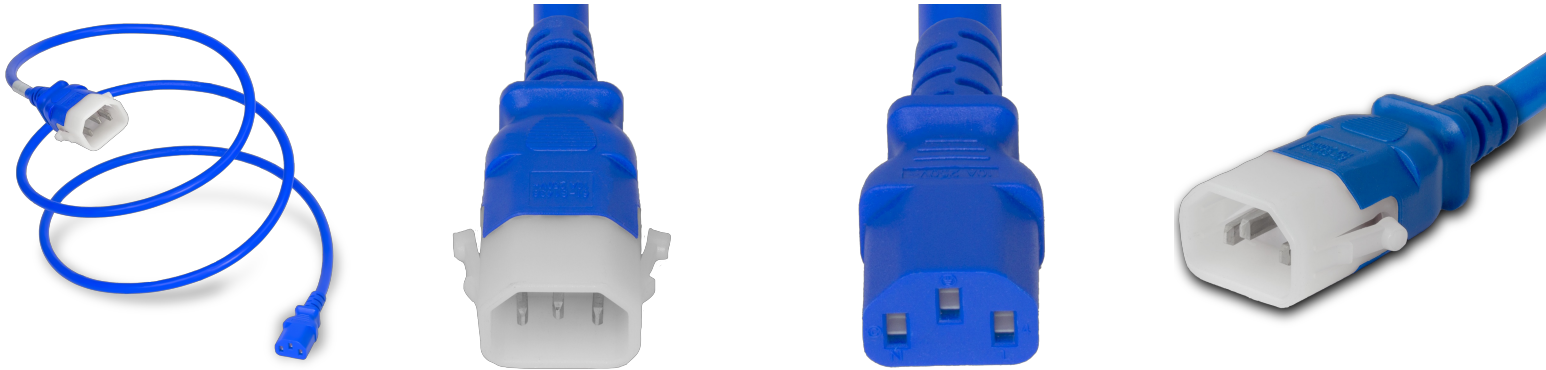

14K13-F-096-BLU

P-Lock C14 to C13, 18 AWG SVT, 10A/250V, 8FT Blue Power Cord

SPECIFICATIONS

Attribute	Value
Product Weight	~0.45 lbs.
Shipping Volume	~39.78 in ³
Length	8 Feet
Current (Amps)	10 Amps
Voltage (Volts)	250 volts
Cordage	18awg-3c SVT
Approvals	UL , cUL
Certifications	RoHS , REACH
Plug (Male)	IEC 60320 C14 Locking (P-Lock)
Connector (Female)	IEC 60320 C13
Color	Blue

COUNTRIES OF APPLICATION

COUNTRY	RELEVANT APPROVAL	COUNTRY	RELEVANT APPROVAL
United States	UL	Mexico	UL
Canada	cUL		

United States : East

+1 860-763-2100

sales@worldcordsets.com

210 Moody Road, Enfield, CT, 06082