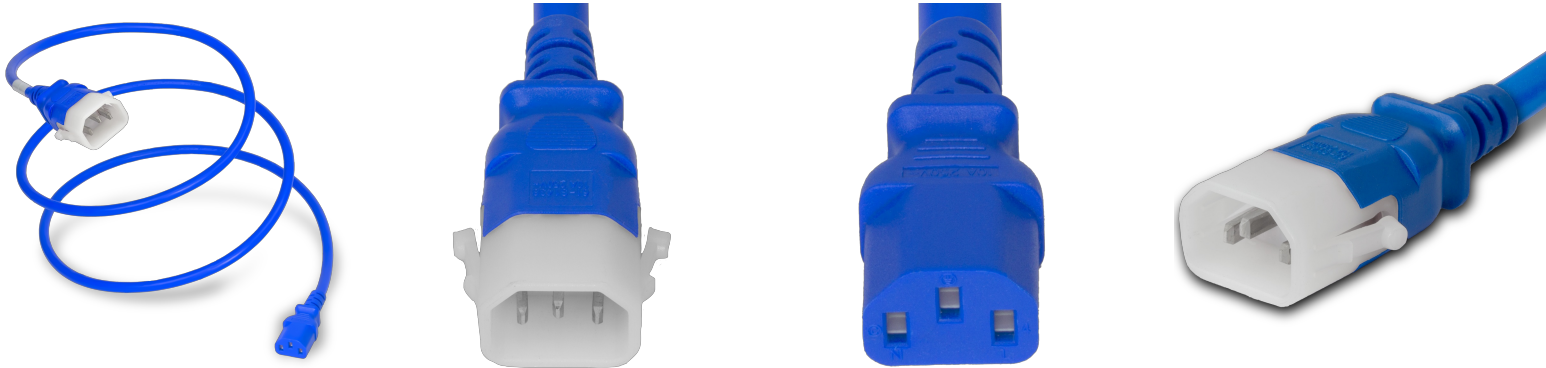

14K13-P-072-BLU

6FT Blue Secure-Lock/P-Lock IEC320 C14 Locking to IEC320 C13 10A 250V

SPECIFICATIONS

Attribute	Value
Product Weight	~0.37 lbs.
Shipping Volume	~39.78 in ³
Length	6 Feet
Current (Amps)	10 Amps
Voltage (Volts)	250 volts
Connector (Female)	IEC 60320 C13
Cordage	18awg-3c SVT
Color	Blue
Plug (Male)	IEC 60320 C14 Locking (P-Lock)
Approvals	UL , cUL
Certifications	RoHS , REACH

COUNTRIES OF APPLICATION

COUNTRY	RELEVANT APPROVAL	COUNTRY	RELEVANT APPROVAL
United States	UL	Mexico	UL
Canada	cUL		

United States : East

+1 860-763-2100

sales@worldcordsets.com

210 Moody Road, Enfield, CT, 06082