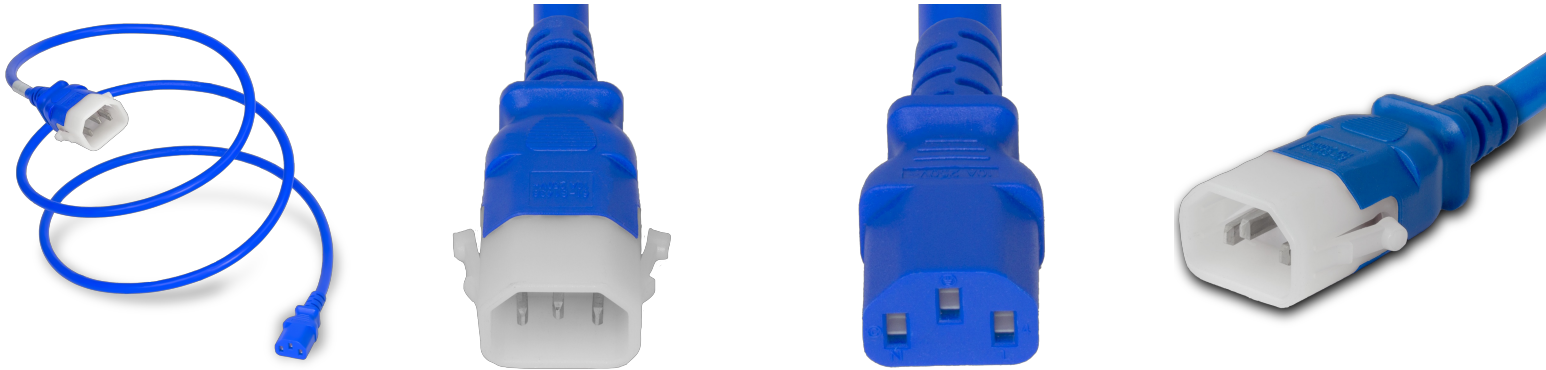

**14K13-F-060-BLU**

P-Lock C14 to C13, 18 AWG SVT, 10A/250V, 5FT Blue Power Cord

**SPECIFICATIONS**

Attribute	Value
Product Weight	~0.34 lbs.
Shipping Volume	~26.52 in <sup>3</sup>
Current (Amps)	10 Amps
Voltage (Volts)	250 volts
Cordage	18awg-3c SVT
Approvals	UL , cUL
Certifications	RoHS , REACH
Plug (Male)	IEC 60320 C14 Locking (P-Lock)
Connector (Female)	IEC 60320 C13
Length	5 Feet
Color	Blue

**COUNTRIES OF APPLICATION**

COUNTRY	RELEVANT APPROVAL	COUNTRY	RELEVANT APPROVAL
United States	UL	Mexico	UL
Canada	cUL		

**United States : East**

+1 860-763-2100

sales@worldcordsets.com

210 Moody Road, Enfield, CT, 06082