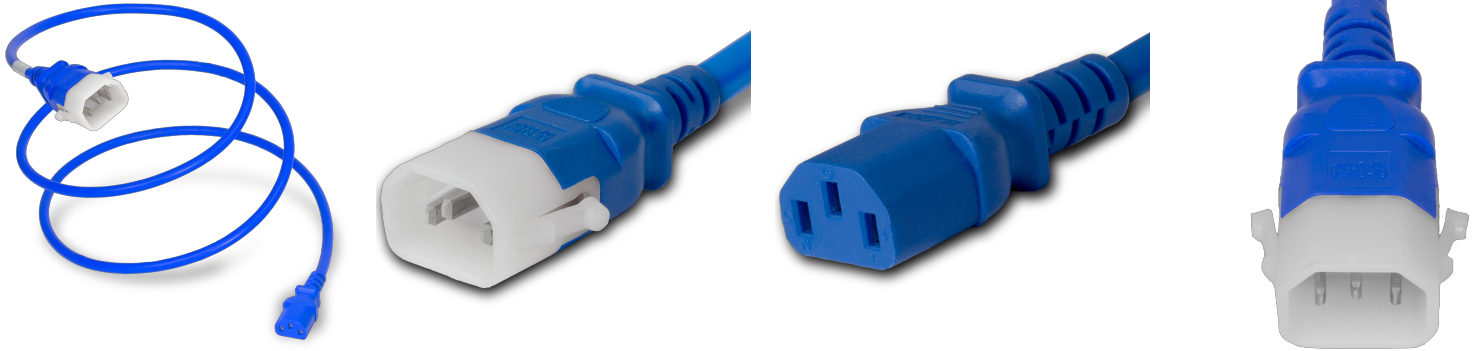

14K13-P-060-BLU

5FT Blue Secure-Lock/P-Lock IEC320 C14 Locking to IEC320 C13 10A 250V

SPECIFICATIONS

Attribute	Value
Product Weight	~0.33 lbs.
Shipping Volume	~26.52 in ³
Length	5 Feet
Current (Amps)	10 Amps
Voltage (Volts)	250 volts
Connector (Female)	IEC 60320 C13
Cordage	18awg-3c SVT
Color	Blue
Plug (Male)	IEC 60320 C14 Locking (P-Lock)
Approvals	UL , cUL
Certifications	RoHS , REACH

COUNTRIES OF APPLICATION

COUNTRY	RELEVANT APPROVAL	COUNTRY	RELEVANT APPROVAL
United States	UL	Mexico	UL
Canada	cUL		

United States : East

+1 860-763-2100

sales@worldcordsets.com

210 Moody Road, Enfield, CT, 06082