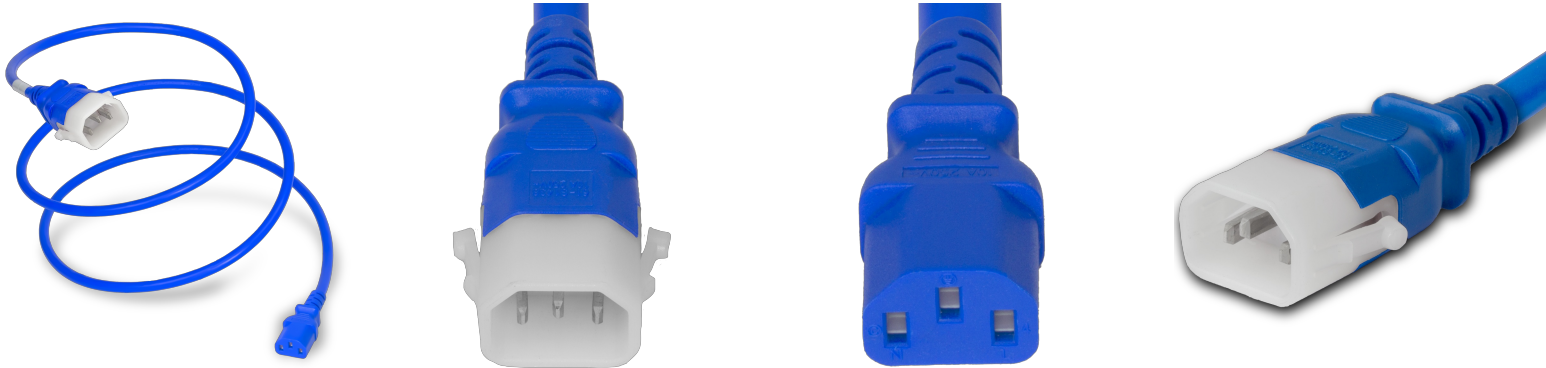

14K13-P-060-BLU

5FT Blue Secure-Lock/P-Lock IEC320 C14 Locking to IEC320 C13 10A 250V

SPECIFICATIONS

Attribute	Value
Product Weight	~0.33 lbs.
Shipping Volume	~26.52 in ³
Length	5 Feet
Current (Amps)	10 Amps
Voltage (Volts)	250 volts
Connector (Female)	IEC 60320 C13
Cordage	18awg-3c SVT
Color	Blue
Plug (Male)	IEC 60320 C14 Locking (P-Lock)
Approvals	UL , cUL
Certifications	RoHS , REACH

COUNTRIES OF APPLICATION

COUNTRY	RELEVANT APPROVAL	COUNTRY	RELEVANT APPROVAL
United States	UL	Mexico	UL
Canada	cUL		

United States : East

+1 860-763-2100

sales@worldcordsets.com

210 Moody Road, Enfield, CT, 06082