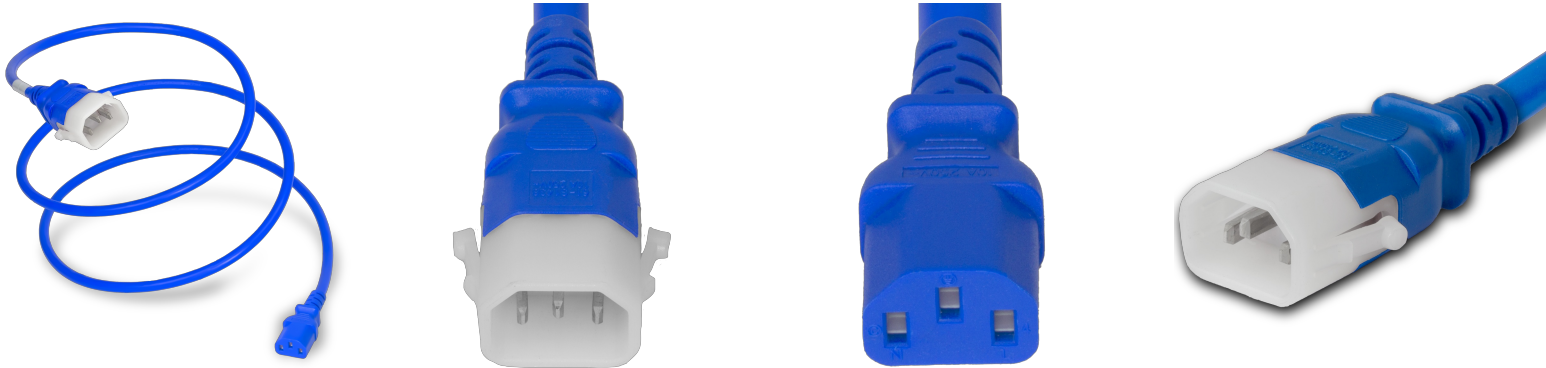

14R13-P-U48-BLU

4FT Blue Secure-Lock/P-Lock IEC320 C14 Locking to IEC320 C13 10A 250V

SPECIFICATIONS

Attribute	Value
Product Weight	~0.28 lbs.
Shipping Volume	~25 in ³
Length	4 Feet
Current (Amps)	10 Amps
Voltage (Volts)	250 volts
Connector (Female)	IEC 60320 C13
Cordage	18awg-3c SVT
Color	Blue
Plug (Male)	IEC 60320 C14 Locking (P-Lock)
Approvals	UL , cUL
Certifications	RoHS , REACH

COUNTRIES OF APPLICATION

COUNTRY	RELEVANT APPROVAL	COUNTRY	RELEVANT APPROVAL
United States	UL	Mexico	UL
Canada	cUL		

United States : East

+1 860-763-2100

sales@worldcordsets.com

210 Moody Road, Enfield, CT, 06082