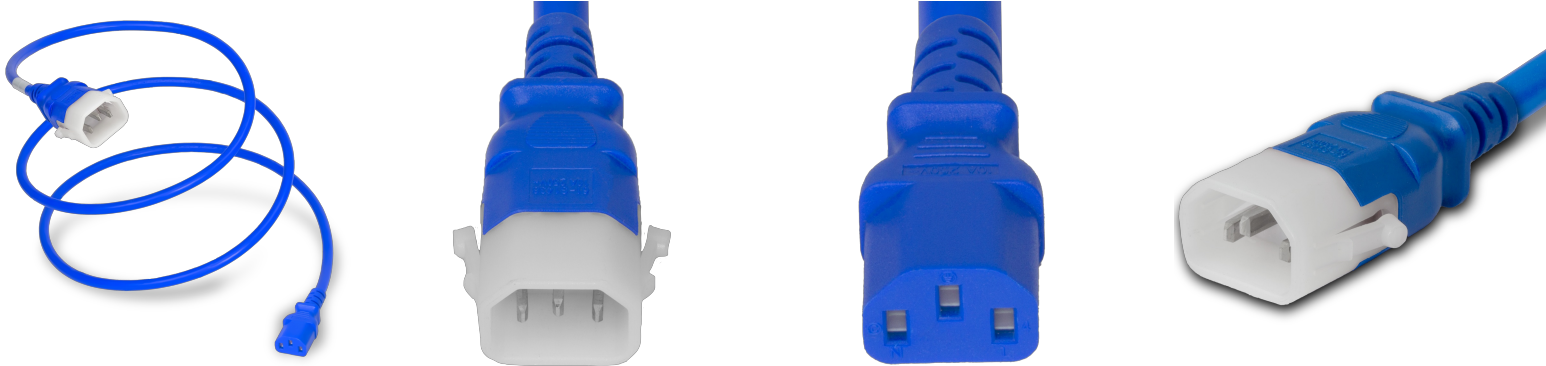

14R15-P-U48-BLU

4FT Blue Secure-Lock/P-Lock IEC320 C14 Locking to IEC320 C13 10A 250V

SPECIFICATIONS

Attribute	Value
Product Weight	~0.28 lbs.
Shipping Volume	~25 in ³
Length	4 Feet
Current (Amps)	10 Amps
Voltage (Volts)	250 volts
Connector (Female)	IEC 60320 C13
Cordage	18awg-3c SVT
Color	Blue
Plug (Male)	IEC 60320 C14 Locking (P-Lock)
Approvals	UL , cUL
Certifications	RoHS , REACH

COUNTRIES OF APPLICATION

COUNTRY	RELEVANT APPROVAL	COUNTRY	RELEVANT APPROVAL
United States	UL	Mexico	UL
Canada	cUL		

United States : East

+1 860-763-2100

sales@worldcordsets.com

210 Moody Road, Enfield, CT, 06082