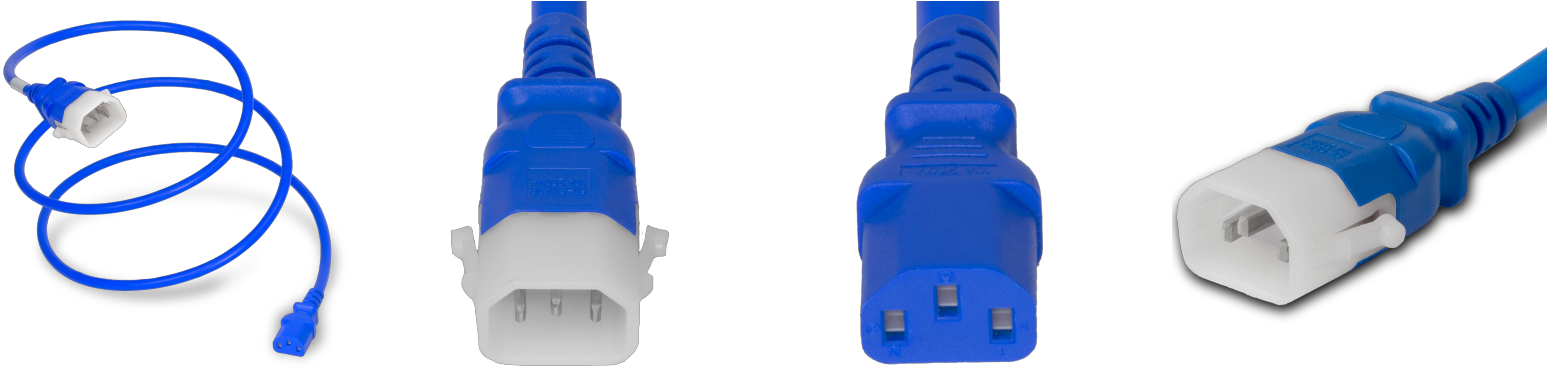

14K13-P-U48-BLU

4FT Blue Secure-Lock/P-Lock IEC320 C14 Locking to IEC320 C13 10A 250V

SPECIFICATIONS

Attribute	Value
Product Weight	~0.28 lbs.
Shipping Volume	~25 in ³
Length	4 Feet
Current (Amps)	10 Amps
Voltage (Volts)	250 volts
Connector (Female)	IEC 60320 C13
Cordage	18awg-3c SVT
Color	Blue
Plug (Male)	IEC 60320 C14 Locking (P-Lock)
Approvals	UL , cUL
Certifications	RoHS , REACH

COUNTRIES OF APPLICATION

COUNTRY	RELEVANT APPROVAL	COUNTRY	RELEVANT APPROVAL
United States	UL	Mexico	UL
Canada	cUL		

United States : East

+1 860-763-2100

sales@worldcordsets.com

210 Moody Road, Enfield, CT, 06082