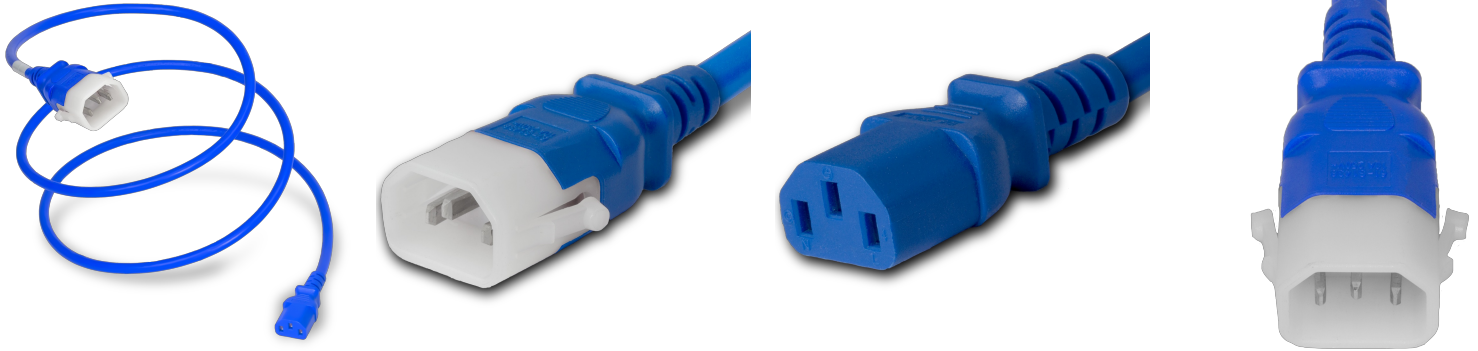

14R15-P-U48-BLU

4FT Blue Secure-Lock/P-Lock IEC320 C14 Locking to IEC320 C13 10A 250V

SPECIFICATIONS

Attribute	Value
Product Weight	~0.28 lbs.
Shipping Volume	~25 in ³
Length	4 Feet
Current (Amps)	10 Amps
Voltage (Volts)	250 volts
Connector (Female)	IEC 60320 C13
Cordage	18awg-3c SVT
Color	Blue
Plug (Male)	IEC 60320 C14 Locking (P-Lock)
Approvals	UL , cUL
Certifications	RoHS , REACH

COUNTRIES OF APPLICATION

COUNTRY	RELEVANT APPROVAL	COUNTRY	RELEVANT APPROVAL
United States	UL	Mexico	UL
Canada	cUL		

United States : East

+1 860-763-2100

sales@worldcordsets.com

210 Moody Road, Enfield, CT, 06082