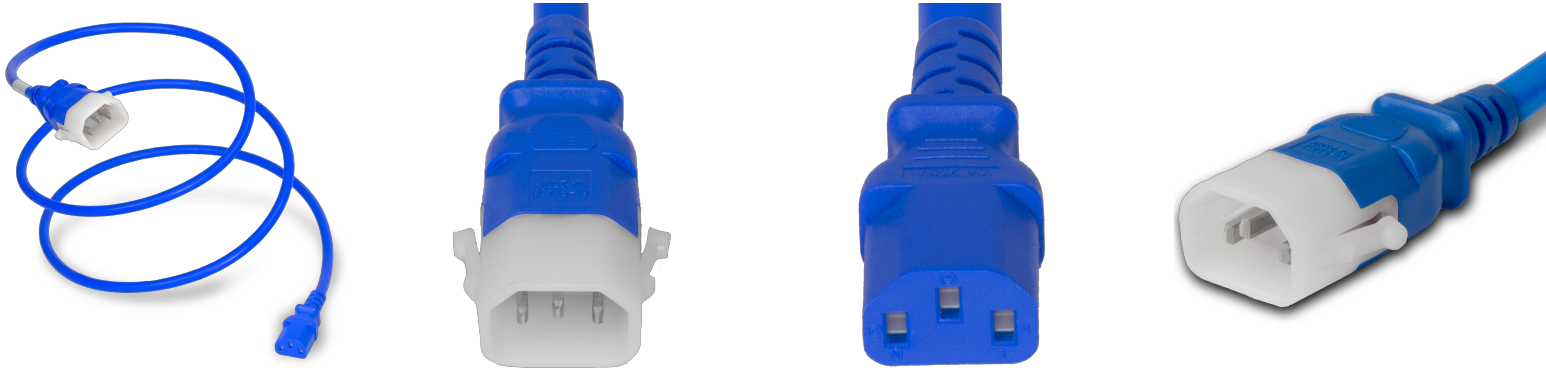

14R13-P-U24-BLU

2FT Blue Secure-Lock/P-Lock IEC320 C14 Locking to IEC320 C13 10A 250V

SPECIFICATIONS

Attribute	Value
Product Weight	~0.2 lbs.
Shipping Volume	~13.26 in ³
Length	2 Feet
Current (Amps)	10 Amps
Voltage (Volts)	250 volts
Connector (Female)	IEC 60320 C13
Cordage	18awg-3c SVT
Color	Blue
Plug (Male)	IEC 60320 C14 Locking (P-Lock)
Approvals	UL , cUL
Certifications	RoHS , REACH

COUNTRIES OF APPLICATION

COUNTRY	RELEVANT APPROVAL	COUNTRY	RELEVANT APPROVAL
United States	UL	Mexico	UL
Canada	cUL		

United States : East

+1 860-763-2100

sales@worldcordsets.com

210 Moody Road, Enfield, CT, 06082