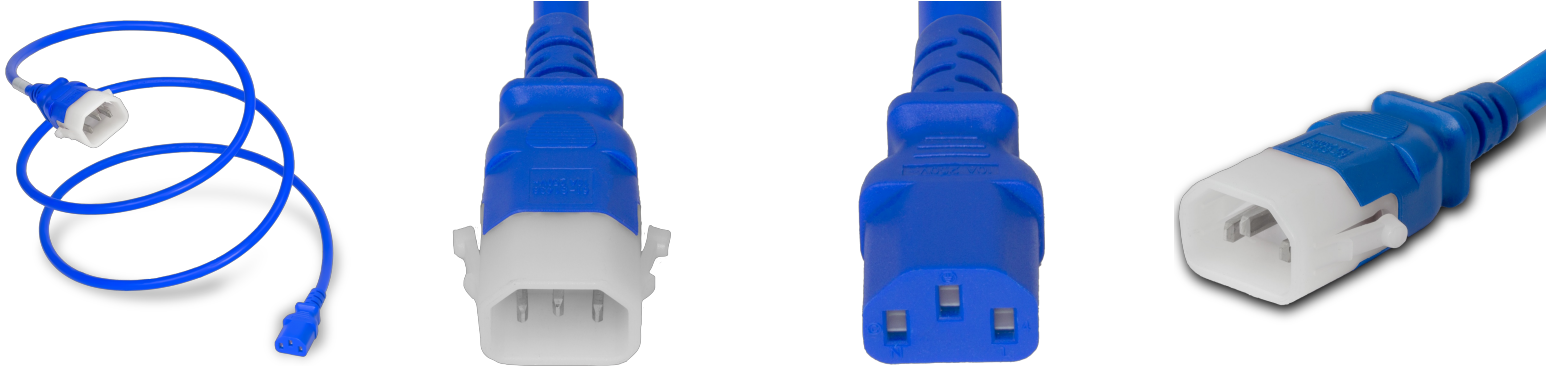

14R15-P-U24-BLU

P-Lock C14 to C13, 18 AWG SVT, 10A/250V, 2FT Blue Power Cord

SPECIFICATIONS

Attribute	Value
Product Weight	~0.2 lbs.
Shipping Volume	~13.26 in ³
Length	2 Feet
Current (Amps)	10 Amps
Voltage (Volts)	250 volts
Connector (Female)	IEC 60320 C13
Cordage	18awg-3c SVT
Color	Blue
Plug (Male)	IEC 60320 C14 Locking (P-Lock)
Approvals	UL , cUL
Certifications	RoHS , REACH

COUNTRIES OF APPLICATION

COUNTRY	RELEVANT APPROVAL	COUNTRY	RELEVANT APPROVAL
United States	UL	Mexico	UL
Canada	cUL		

United States : East

+1 860-763-2100

sales@worldcordsets.com

210 Moody Road, Enfield, CT, 06082