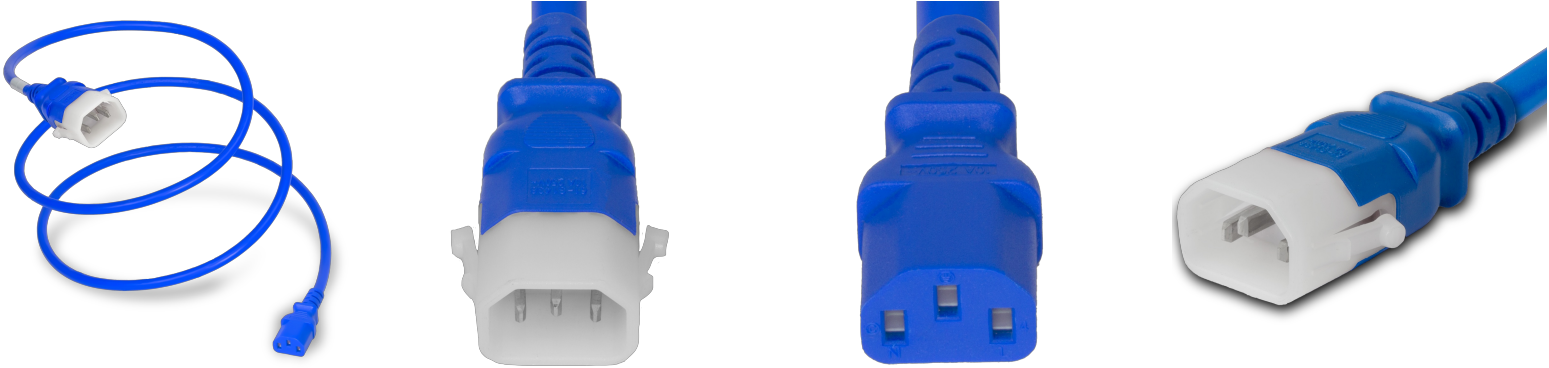

14K15-P-018-BLU

1.5FT Blue Secure-Lock/P-Lock IEC320 C14 Locking to IEC320 C13 10A 250V

SPECIFICATIONS

Attribute	Value
Product Weight	~0.19 lbs.
Shipping Volume	~13.26 in ³
Length	1.5 Feet
Current (Amps)	10 Amps
Voltage (Volts)	250 volts
Connector (Female)	IEC 60320 C13
Cordage	18awg-3c SVT
Color	Blue
Plug (Male)	IEC 60320 C14 Locking (P-Lock)
Approvals	UL , cUL
Certifications	RoHS , REACH

COUNTRIES OF APPLICATION

COUNTRY	RELEVANT APPROVAL	COUNTRY	RELEVANT APPROVAL
United States	UL	Mexico	UL
Canada	cUL		

United States : East

+1 860-763-2100

sales@worldcordsets.com

210 Moody Road, Enfield, CT, 06082