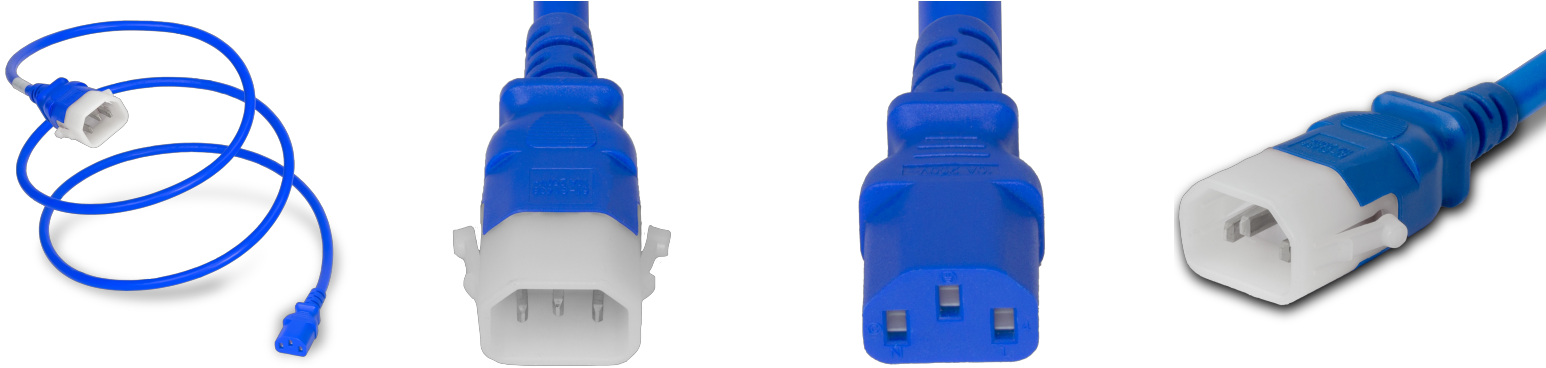

14K15-P-018-BLU

1.5FT Blue Secure-Lock/P-Lock IEC320 C14 Locking to IEC320 C13 10A 250V

SPECIFICATIONS

Attribute	Value
Product Weight	~0.19 lbs.
Shipping Volume	~13.26 in ³
Length	1.5 Feet
Current (Amps)	10 Amps
Voltage (Volts)	250 volts
Connector (Female)	IEC 60320 C13
Cordage	18awg-3c SVT
Color	Blue
Plug (Male)	IEC 60320 C14 Locking (P-Lock)
Approvals	UL , cUL
Certifications	RoHS , REACH

COUNTRIES OF APPLICATION

COUNTRY	RELEVANT APPROVAL	COUNTRY	RELEVANT APPROVAL
United States	UL	Mexico	UL
Canada	cUL		

United States : East

+1 860-763-2100

sales@worldcordsets.com

210 Moody Road, Enfield, CT, 06082