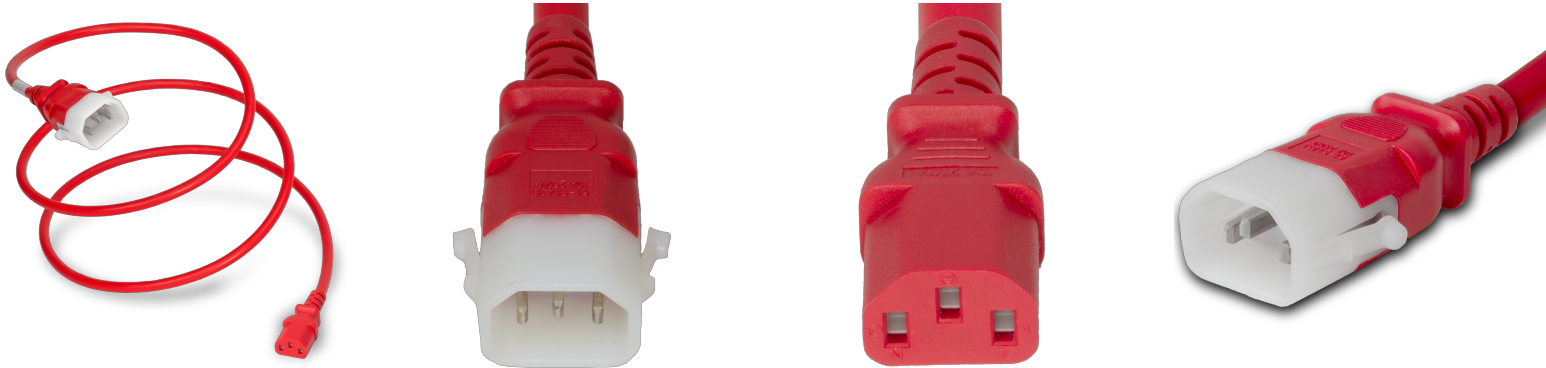

14R13-F-060-RED

P-Lock C14 to C13, 18 AWG SVT, 10A/250V, 5FT Red Power Cord

SPECIFICATIONS

Attribute	Value
Product Weight	~0.33 lbs.
Shipping Volume	~26.52 in ³
Length	5 Feet
Current (Amps)	10 Amps
Voltage (Volts)	250 volts
Connector (Female)	IEC 60320 C13
Plug (Male)	IEC 60320 C14 Locking (P-Lock)
Color	Red
Cordage	18awg-3c SVT
Approvals	UL , cUL
Certifications	RoHS , REACH

COUNTRIES OF APPLICATION

COUNTRY	RELEVANT APPROVAL	COUNTRY	RELEVANT APPROVAL
United States	UL	Mexico	UL
Canada	cUL		

United States : East

+1 860-763-2100

sales@worldcordsets.com

210 Moody Road, Enfield, CT, 06082