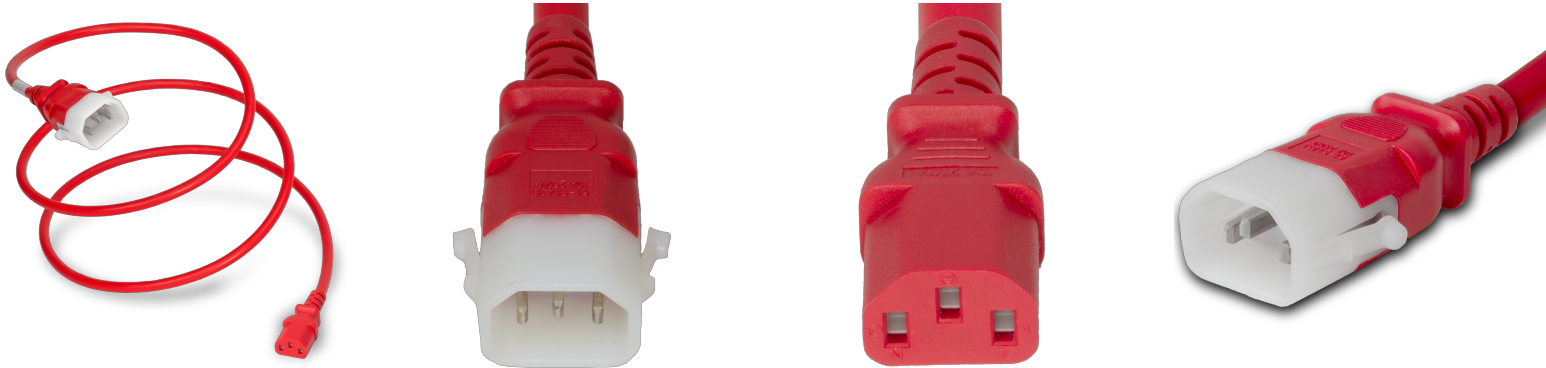

14R15-F-048-RED

P-Lock C14 to C13, 18 AWG SVT, 10A/250V, 4FT Red Power Cord

SPECIFICATIONS

Attribute	Value
Product Weight	~0.3 lbs.
Shipping Volume	~25 in ³
Length	4 Feet
Current (Amps)	10 Amps
Voltage (Volts)	250 volts
Connector (Female)	IEC 60320 C13
Plug (Male)	IEC 60320 C14 Locking (P-Lock)
Color	Red
Cordage	18awg-3c SVT
Approvals	UL , cUL
Certifications	RoHS , REACH

COUNTRIES OF APPLICATION

COUNTRY	RELEVANT APPROVAL	COUNTRY	RELEVANT APPROVAL
United States	UL	Mexico	UL
Canada	cUL		

United States : East

+1 860-763-2100

sales@worldcordsets.com

210 Moody Road, Enfield, CT, 06082