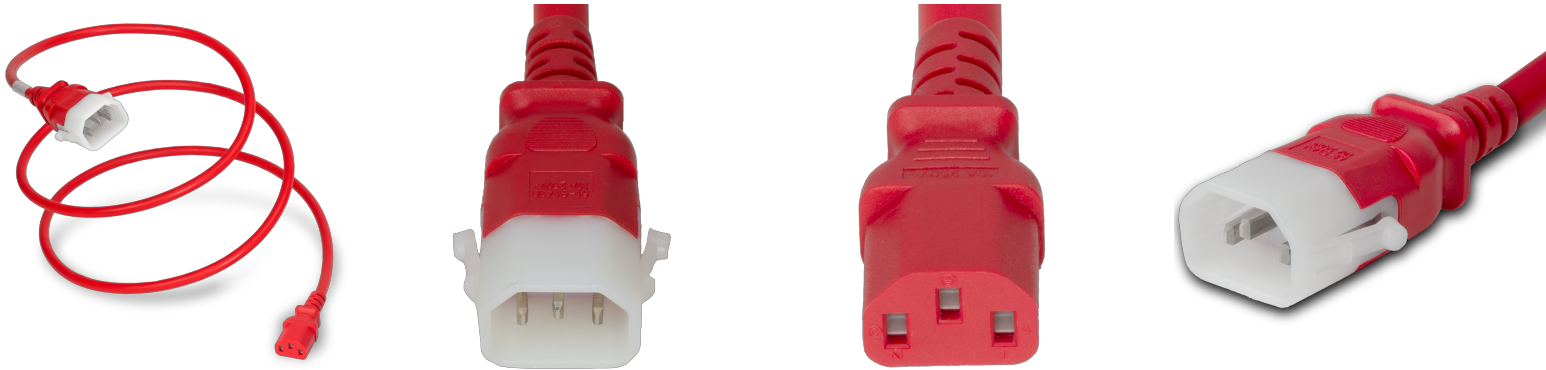

14K13-F-024-RED

P-Lock C14 to C13, 18 AWG SVT, 10A/250V, 2FT Red Power Cord

SPECIFICATIONS

Attribute	Value
Product Weight	~0.2 lbs.
Shipping Volume	~13.26 in ³
Current (Amps)	10 Amps
Voltage (Volts)	250 volts
Cordage	18awg-3c SVT
Approvals	UL , cUL
Certifications	RoHS , REACH
Plug (Male)	IEC 60320 C14 Locking (P-Lock)
Connector (Female)	IEC 60320 C13
Length	2 Feet
Color	Red

COUNTRIES OF APPLICATION

COUNTRY	RELEVANT APPROVAL	COUNTRY	RELEVANT APPROVAL
United States	UL	Mexico	UL
Canada	cUL		

United States : East

+1 860-763-2100

sales@worldcordsets.com

210 Moody Road, Enfield, CT, 06082