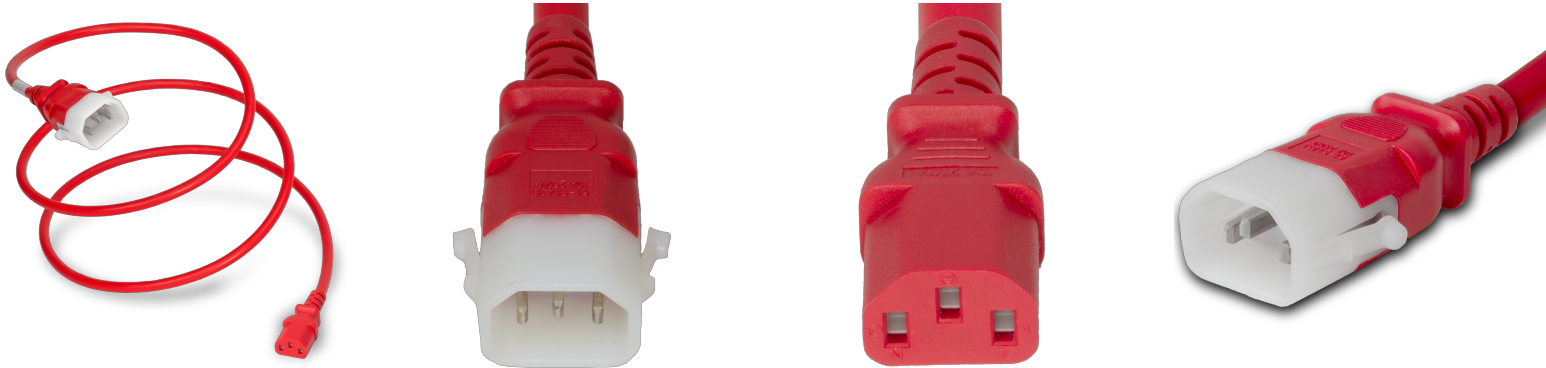

**14R15-P-012-RED**

P-Lock C14 to C13, 18 AWG SVT, 10A/250V, 1FT Red Power Cord

**SPECIFICATIONS**

Attribute	Value
Product Weight	~0.16 lbs.
Shipping Volume	~11.05 in <sup>3</sup>
Length	1 Foot
Current (Amps)	10 Amps
Voltage (Volts)	250 volts
Connector (Female)	IEC 60320 C13
Plug (Male)	IEC 60320 C14 Locking (P-Lock)
Cordage	18awg-3c SVT
Color	Red
Approvals	UL , cUL
Certifications	RoHS , REACH

**COUNTRIES OF APPLICATION**

COUNTRY	RELEVANT APPROVAL	COUNTRY	RELEVANT APPROVAL
United States	UL	Mexico	UL
Canada	cUL		

**United States : East**

+1 860-763-2100

sales@worldcordsets.com

210 Moody Road, Enfield, CT, 06082