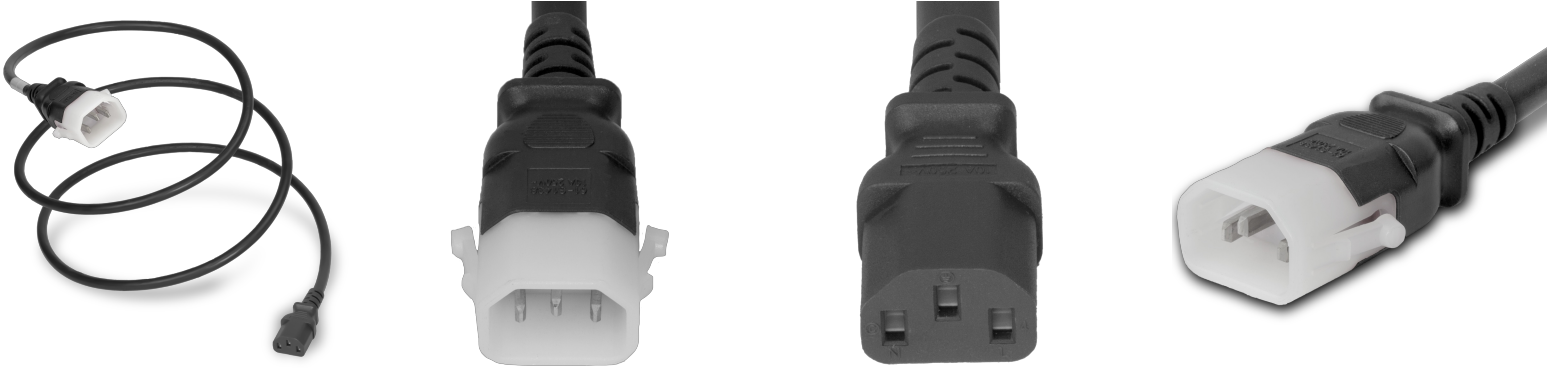

14R15-P-120
 10FT Black Secure-Lock/P-Lock IEC320 C14 Locking to IEC320 C13 10A 250V

SPECIFICATIONS

Attribute	Value
Product Weight	~0.54 lbs.
Shipping Volume	~49.73 in ³
Length	10 Feet
Current (Amps)	10 Amps
Voltage (Volts)	250 volts
Connector (Female)	IEC 60320 C13
Plug (Male)	IEC 60320 C14 Locking (P-Lock)
Certifications	RoHS, REACH
Color	Black
Approvals	UL , cUL
Cordage	18awg-3c SJT

COUNTRIES OF APPLICATION

COUNTRY	RELEVANT APPROVAL	COUNTRY	RELEVANT APPROVAL
United States	UL	Mexico	UL
Canada	cUL		

PRODUCT GRAPHIC

United States : East

+1 860-763-2100

sales@worldcordsets.com

210 Moody Road, Enfield, CT, 06082