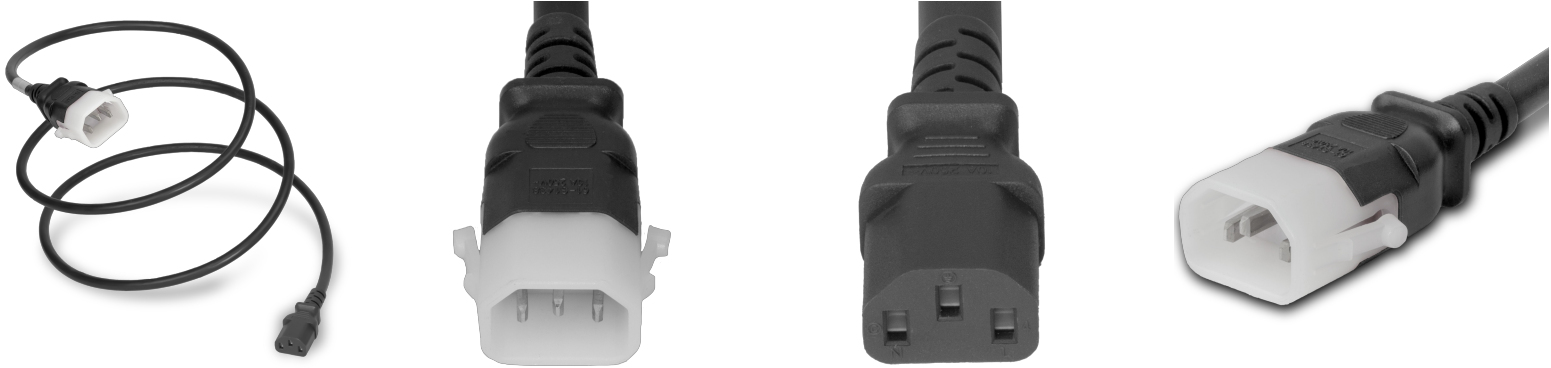

14K13-P-096
 8FT Black Secure-Lock/P-Lock IEC320 C14 Locking to IEC320 C13 10A 250V

SPECIFICATIONS

Attribute	Value
Product Weight	~0.45 lbs.
Shipping Volume	~39.78 in ³
Length	8 Feet
Current (Amps)	10 Amps
Voltage (Volts)	250 volts
Connector (Female)	IEC 60320 C13
Plug (Male)	IEC 60320 C14 Locking (P-Lock)
Certifications	RoHS, REACH
Color	Black
Approvals	UL , cUL
Cordage	18awg-3c SJT

COUNTRIES OF APPLICATION

COUNTRY	RELEVANT APPROVAL	COUNTRY	RELEVANT APPROVAL
United States	UL	Mexico	UL
Canada	cUL		

PRODUCT GRAPHIC

United States : East

+1 860-763-2100

sales@worldcordsets.com

210 Moody Road, Enfield, CT, 06082