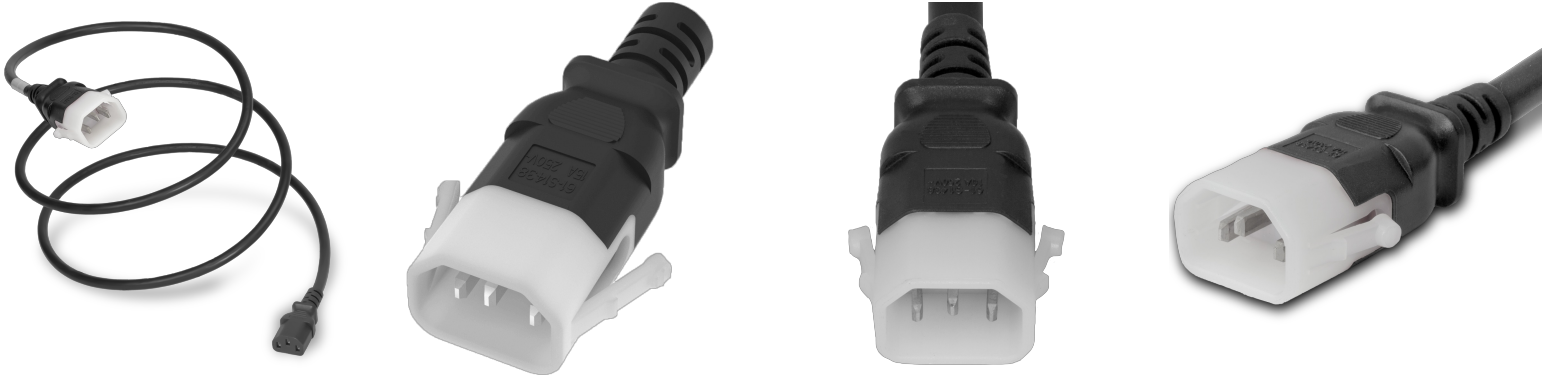

**14K13-F-096**  
 8FT C13 C14 P-LOCK 10A 250V BLACK Power Cord

**SPECIFICATIONS**

Attribute	Value
Product Weight	~0.45 lbs.
Shipping Volume	~39.78 in <sup>3</sup>
Length	8 Feet
Current (Amps)	10 Amps
Voltage (Volts)	250 volts
Connector (Female)	IEC 60320 C13
Plug (Male)	IEC 60320 C14 Locking (P-Lock)
Certifications	RoHS, REACH
Color	Black
Approvals	UL , cUL
Cordage	18awg-3c SJT

**COUNTRIES OF APPLICATION**

COUNTRY	RELEVANT APPROVAL	COUNTRY	RELEVANT APPROVAL
United States	UL	Mexico	UL
Canada	cUL		

**PRODUCT GRAPHIC**

**United States : East**

+1 860-763-2100

sales@worldcordsets.com