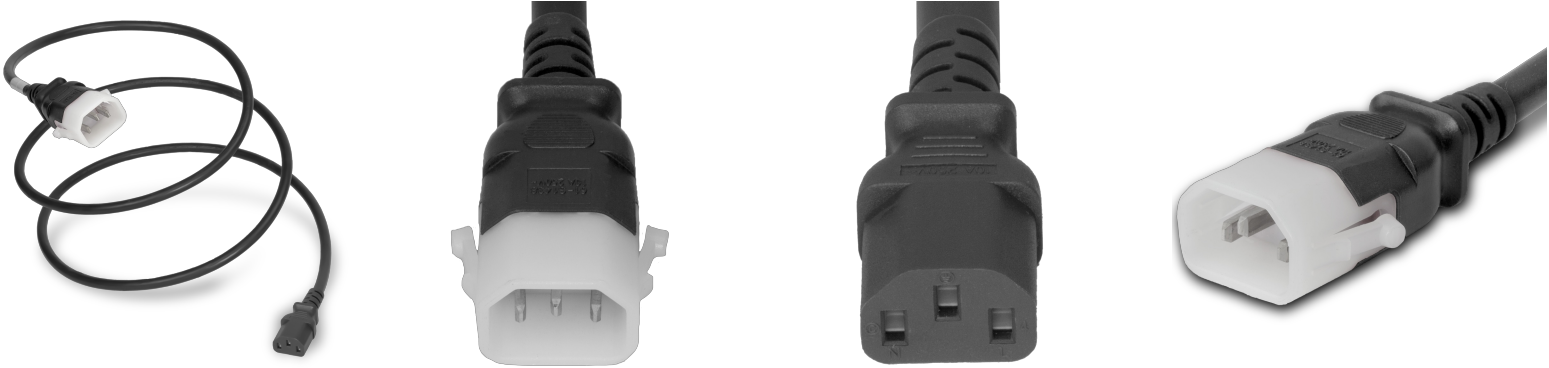

**14K15-F-096**

P-Lock C14 to C13, 18 AWG SVT, 10A/250V, 8FT Black Power Cord

**SPECIFICATIONS**

Attribute	Value
Product Weight	~0.45 lbs.
Shipping Volume	~39.78 in <sup>3</sup>
Length	8 Feet
Current (Amps)	10 Amps
Voltage (Volts)	250 volts
Connector (Female)	IEC 60320 C13
Plug (Male)	IEC 60320 C14 Locking (P-Lock)
Certifications	RoHS, REACH
Color	Black
Approvals	UL , cUL
Cordage	18awg-3c SJT

**COUNTRIES OF APPLICATION**

COUNTRY	RELEVANT APPROVAL	COUNTRY	RELEVANT APPROVAL
United States	UL	Mexico	UL
Canada	cUL		

**PRODUCT GRAPHIC**

**United States : East**

+1 860-763-2100

sales@worldcordsets.com