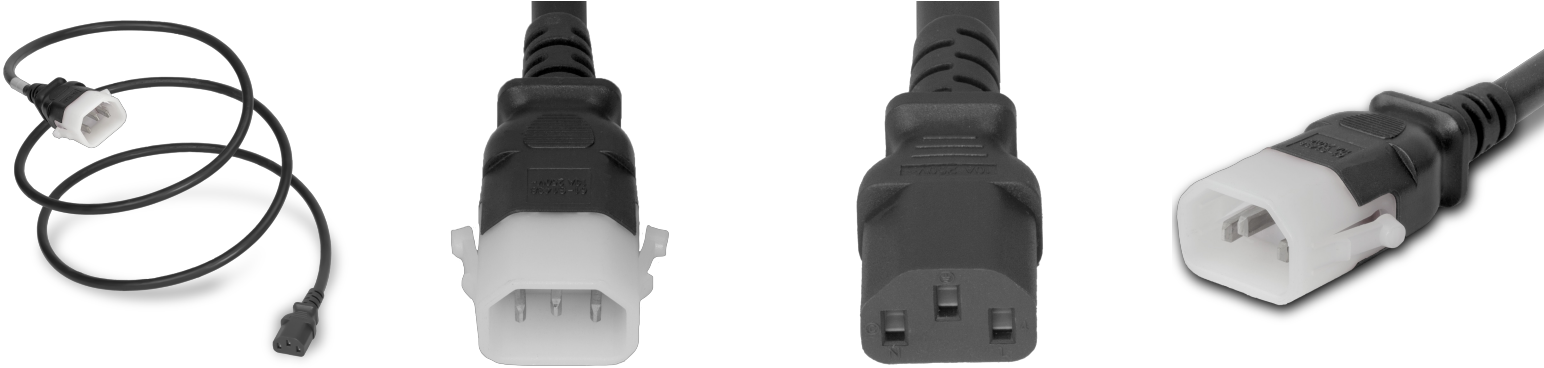

14K15-P-072
 6FT Black Secure-Lock/P-Lock IEC320 C14 Locking to IEC320 C13 10A 250V

SPECIFICATIONS

Attribute	Value
Product Weight	~0.37 lbs.
Shipping Volume	~39.78 in ³
Length	6 Feet
Current (Amps)	10 Amps
Voltage (Volts)	250 volts
Connector (Female)	IEC 60320 C13
Plug (Male)	IEC 60320 C14 Locking (P-Lock)
Color	Black
Approvals	UL , cUL
Cordage	18awg-3c SJT
Certifications	RoHS , REACH

COUNTRIES OF APPLICATION

COUNTRY	RELEVANT APPROVAL	COUNTRY	RELEVANT APPROVAL
United States	UL	Mexico	UL
Canada	cUL		

PRODUCT GRAPHIC

United States : East

+1 860-763-2100

sales@worldcordsets.com

210 Moody Road, Enfield, CT, 06082