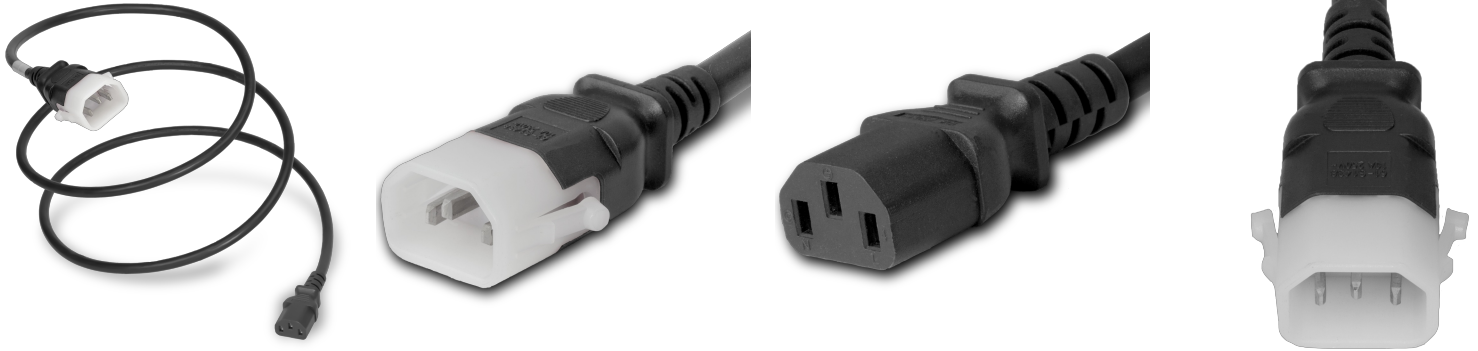

14K15-P-072
 6FT Black Secure-Lock/P-Lock IEC320 C14 Locking to IEC320 C13 10A 250V

SPECIFICATIONS

Attribute	Value
Product Weight	~0.37 lbs.
Shipping Volume	~39.78 in ³
Length	6 Feet
Current (Amps)	10 Amps
Voltage (Volts)	250 volts
Connector (Female)	IEC 60320 C13
Plug (Male)	IEC 60320 C14 Locking (P-Lock)
Color	Black
Approvals	UL , cUL
Cordage	18awg-3c SJT
Certifications	RoHS , REACH

COUNTRIES OF APPLICATION

COUNTRY	RELEVANT APPROVAL	COUNTRY	RELEVANT APPROVAL
United States	UL	Mexico	UL
Canada	cUL		

PRODUCT GRAPHIC

United States : East

+1 860-763-2100

sales@worldcordsets.com

210 Moody Road, Enfield, CT, 06082