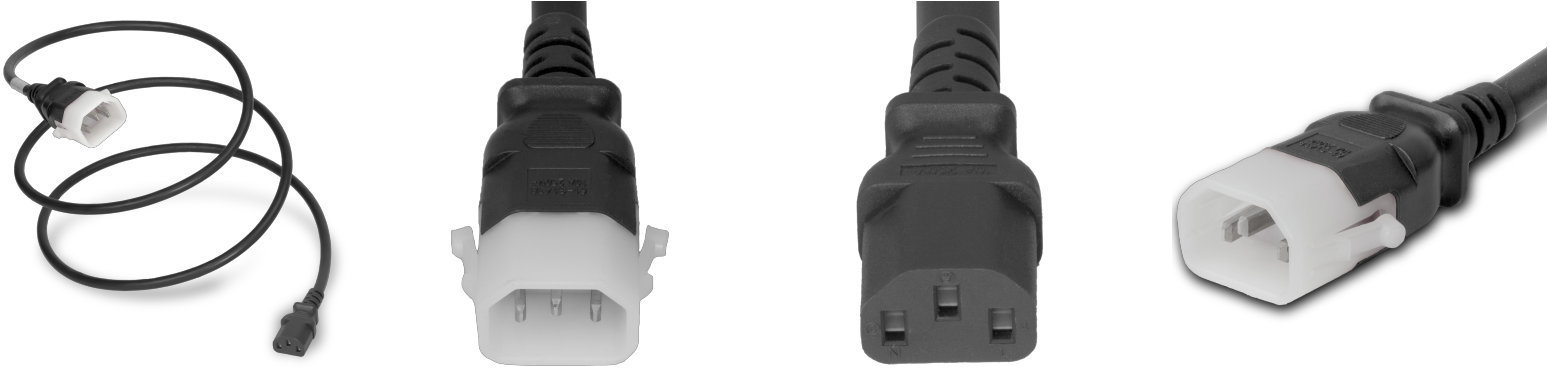

14K15-P-U24
 2FT Black Secure-Lock/P-Lock IEC320 C14 Locking to IEC320 C13 10A 250V

SPECIFICATIONS

Attribute	Value
Product Weight	~0.2 lbs.
Shipping Volume	~13.26 in ³
Length	2 Feet
Current (Amps)	10 Amps
Voltage (Volts)	250 volts
Connector (Female)	IEC 60320 C13
Plug (Male)	IEC 60320 C14 Locking (P-Lock)
Color	Black
Approvals	UL , cUL
Cordage	18awg-3c SJT
Certifications	RoHS , REACH

COUNTRIES OF APPLICATION

COUNTRY	RELEVANT APPROVAL	COUNTRY	RELEVANT APPROVAL
United States	UL	Mexico	UL
Canada	cUL		

PRODUCT GRAPHIC

United States : East

+1 860-763-2100

sales@worldcordsets.com

210 Moody Road, Enfield, CT, 06082