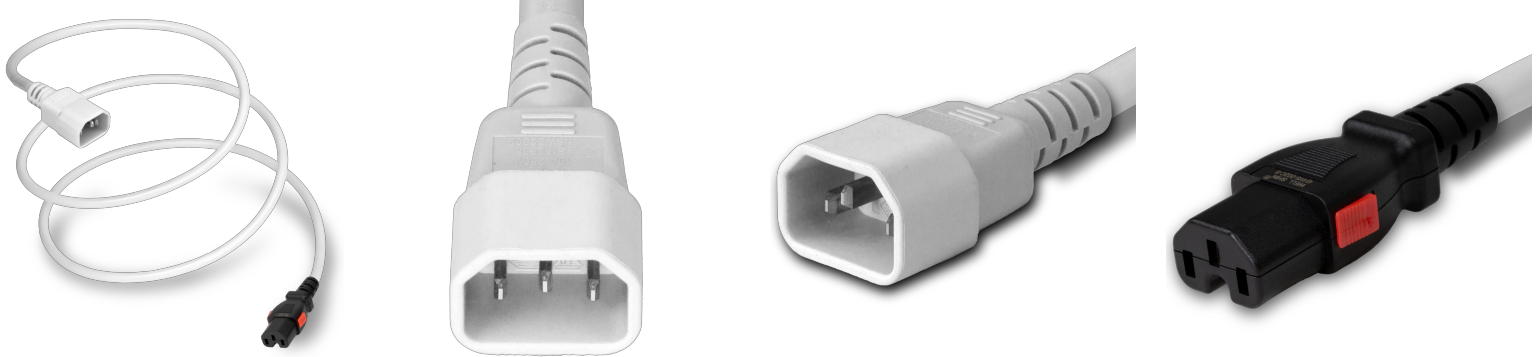

1415K-H-144-WHT

12FT A-Lock C15 C14 15A 250V WHITE Power Cord

SPECIFICATIONS	
Attribute	Value
Product Weight	~1.36 lbs.
Shipping Volume	~79.56 in ³
Length	12 Feet
Current (Amps)	15 Amps
Voltage (Volts)	250 volts
Connector (Female)	IEC 60320 C15 Locking (A-Lock)
Plug (Male)	IEC 60320 C14
Cordage	14awg-3c SJT
Color	White
Approvals	UL , cUL
Certifications	RoHS , REACH

COUNTRIES OF APPLICATION			
COUNTRY	RELEVANT APPROVAL	COUNTRY	RELEVANT APPROVAL
United States	 UL	Mexico	 UL
Canada	 cUL		

United States : East

+1 860-763-2100

sales@worldcordsets.com

210 Moody Road, Enfield, CT, 06082